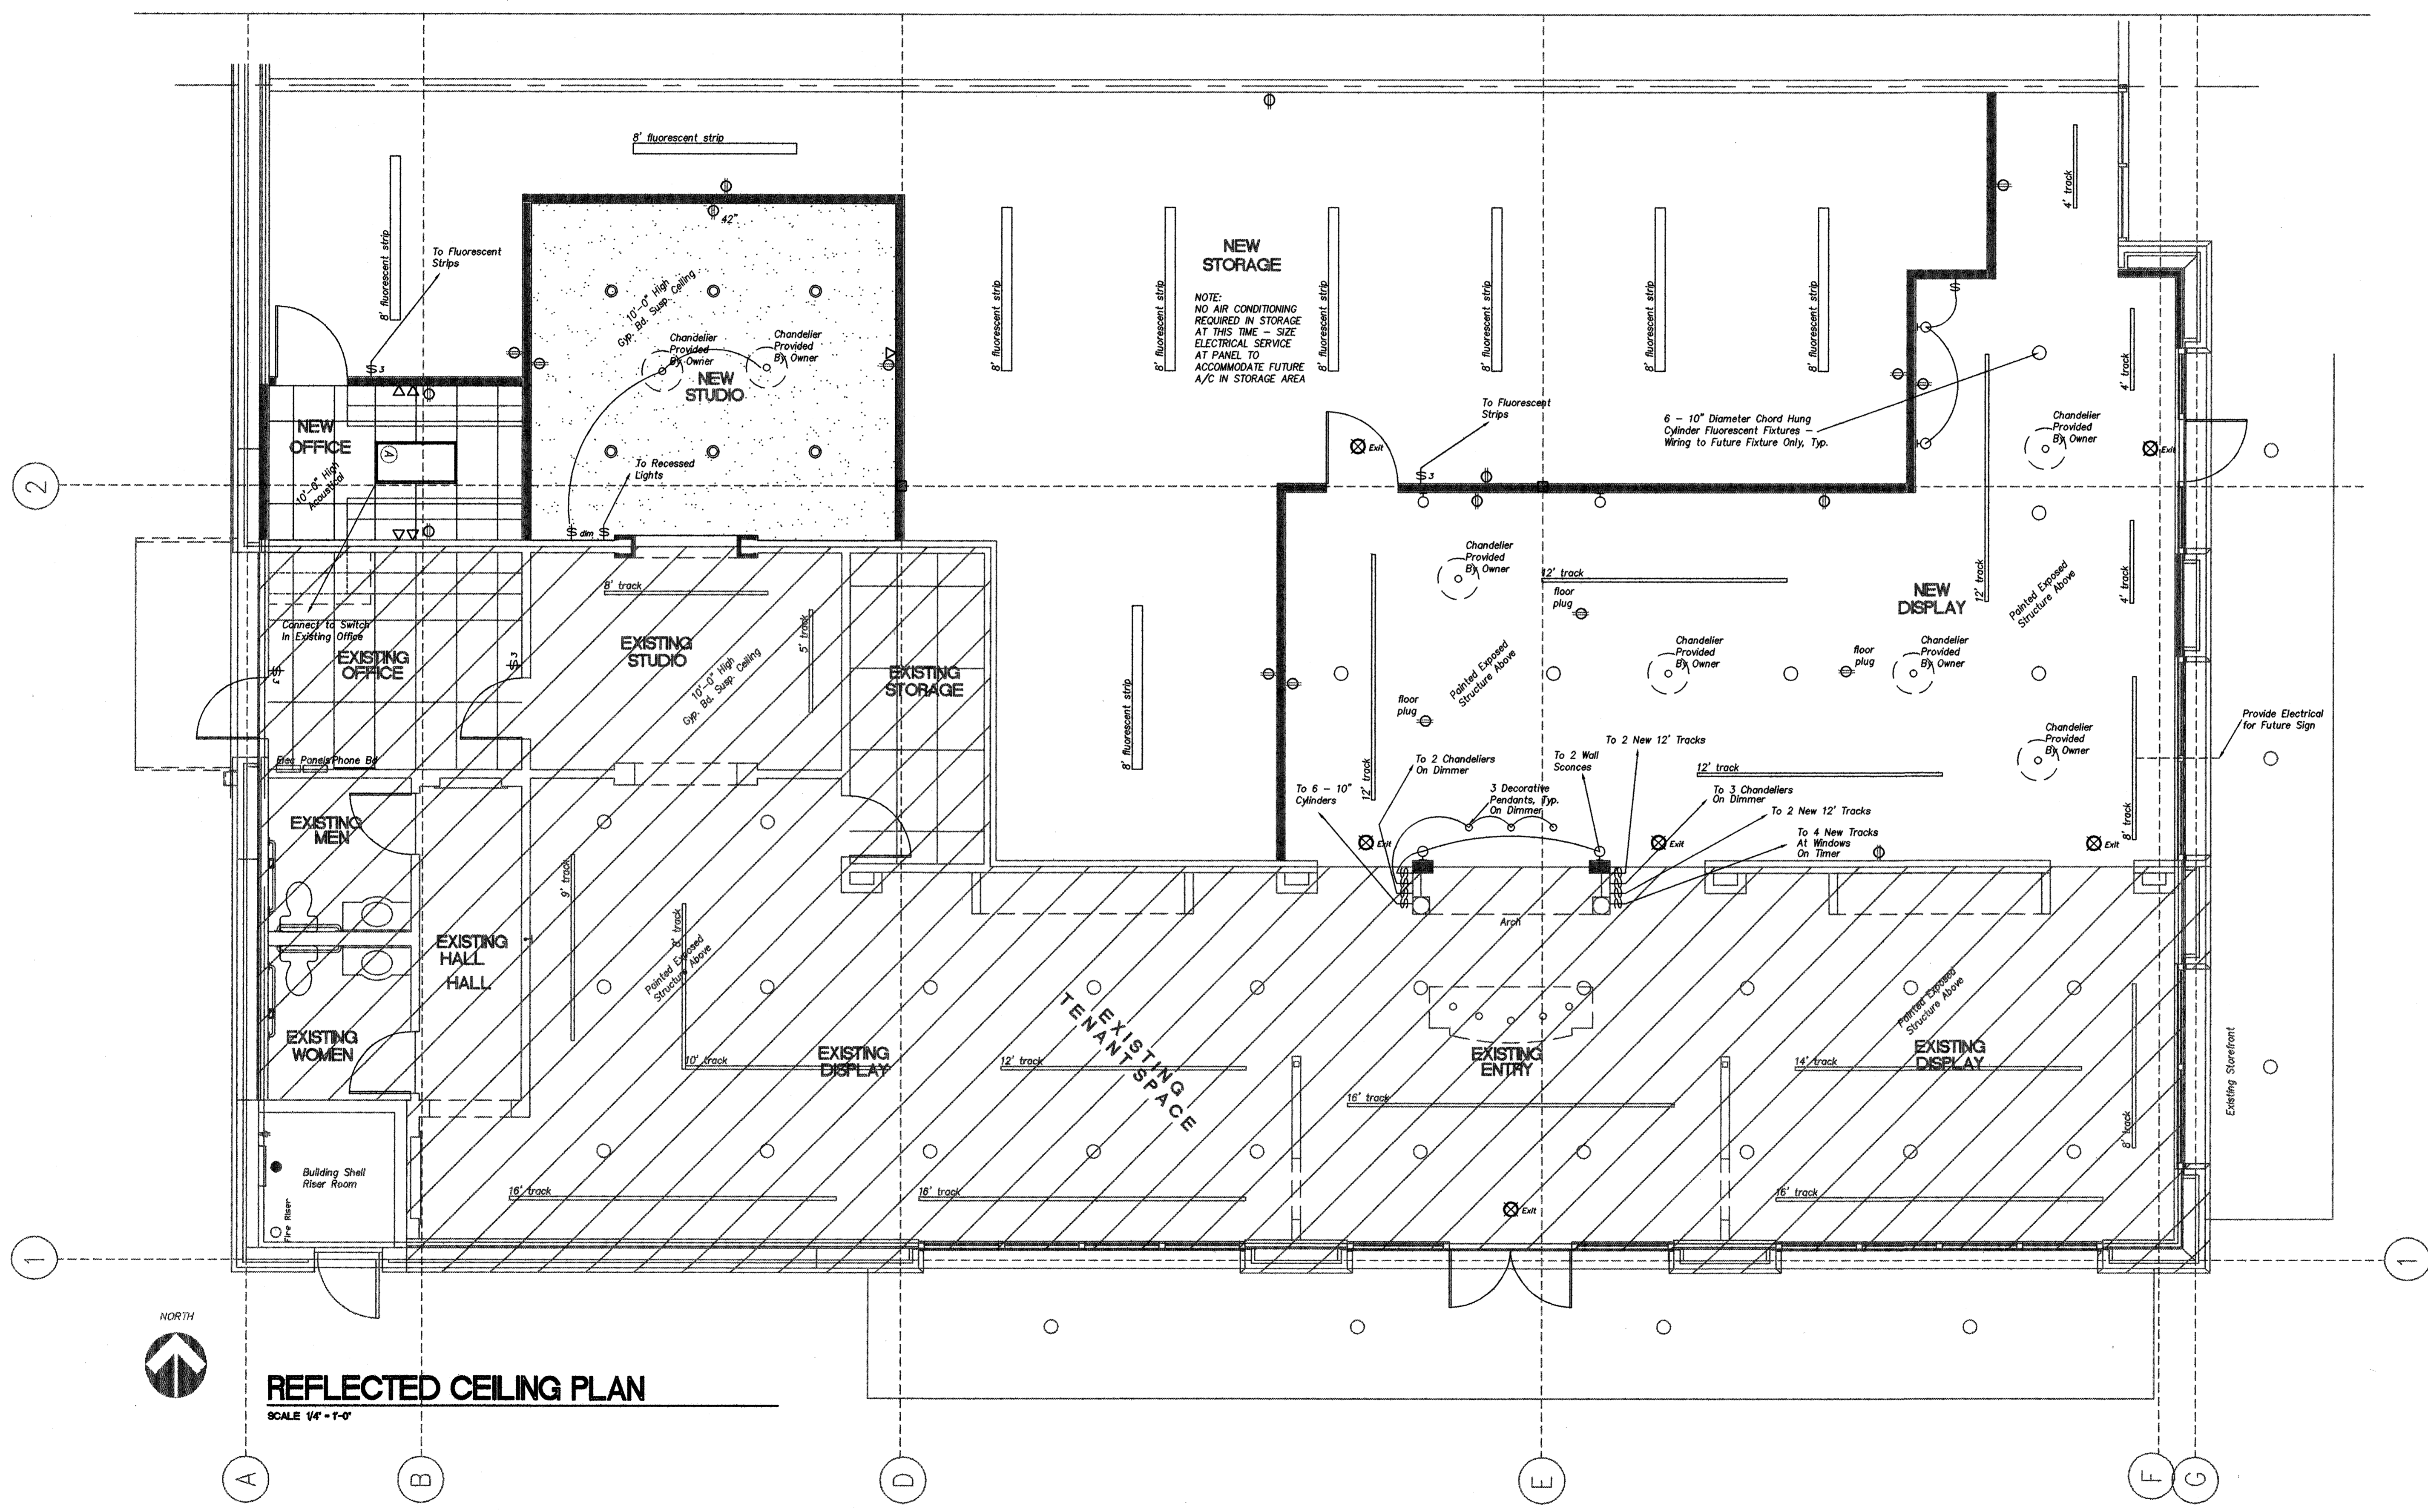

A New Expansion for:
TWENTY - TWO FIFTY INTERIORS
Building C - Sugar Land Town Square
2250 Lone Star Drive
Sugar Land, Texas

JIM LAWLESS AIA
Architects & Planners
4610 Sweetwater Blvd
Suite 300-C
Sugar Land, Texas
77479
(281) 241-0101

DRAWING:
Reflected Ceiling Plan

REFLECTED CEILING PLAN
SCALE 1/4" = 1'-0"