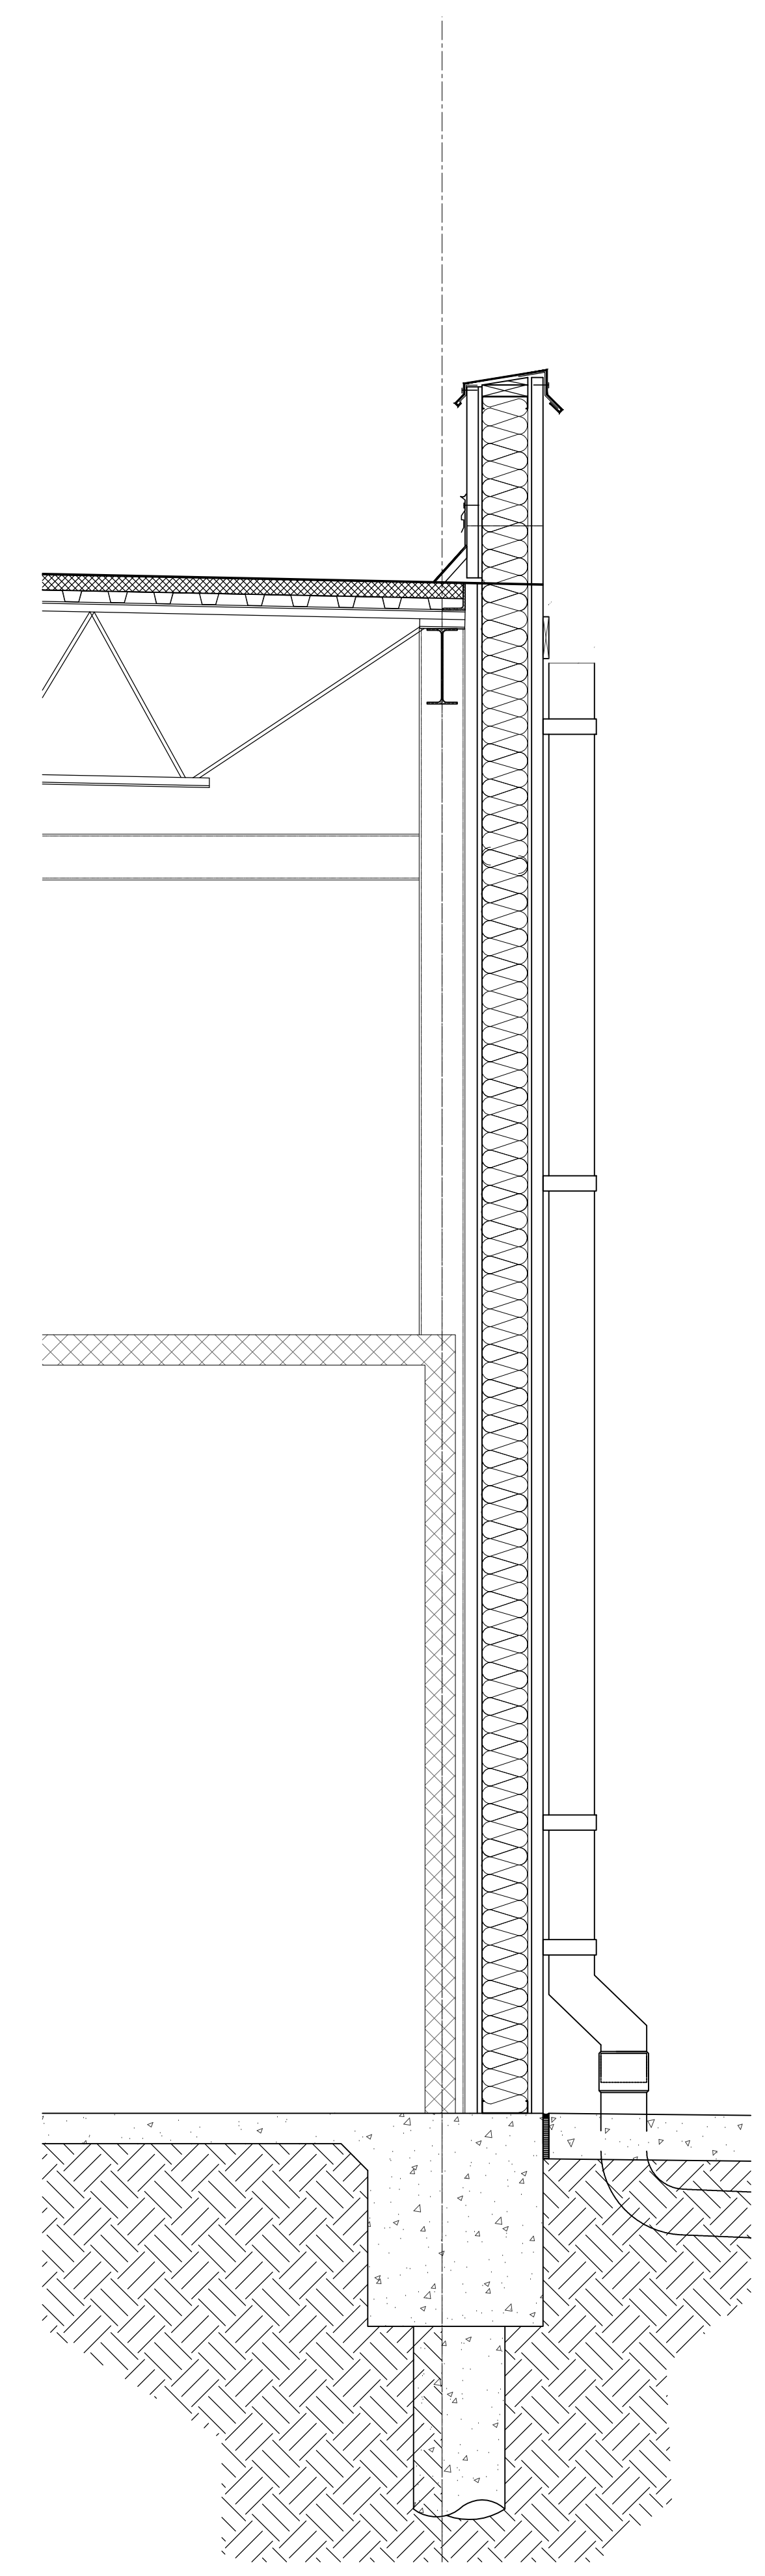

Date	05-26-2010
Scale	AS SHOWN
Drawn by	KW
Job#:	VICTORY LAKE

A6.0

WALL SECTION 3/4"=1'-0" 1

WALL SECTION 3/4"=1'-0" 2

WALL SECTION 3/4"=1'-0" 3

WALL SECTION 3/4"=1'-0" 4