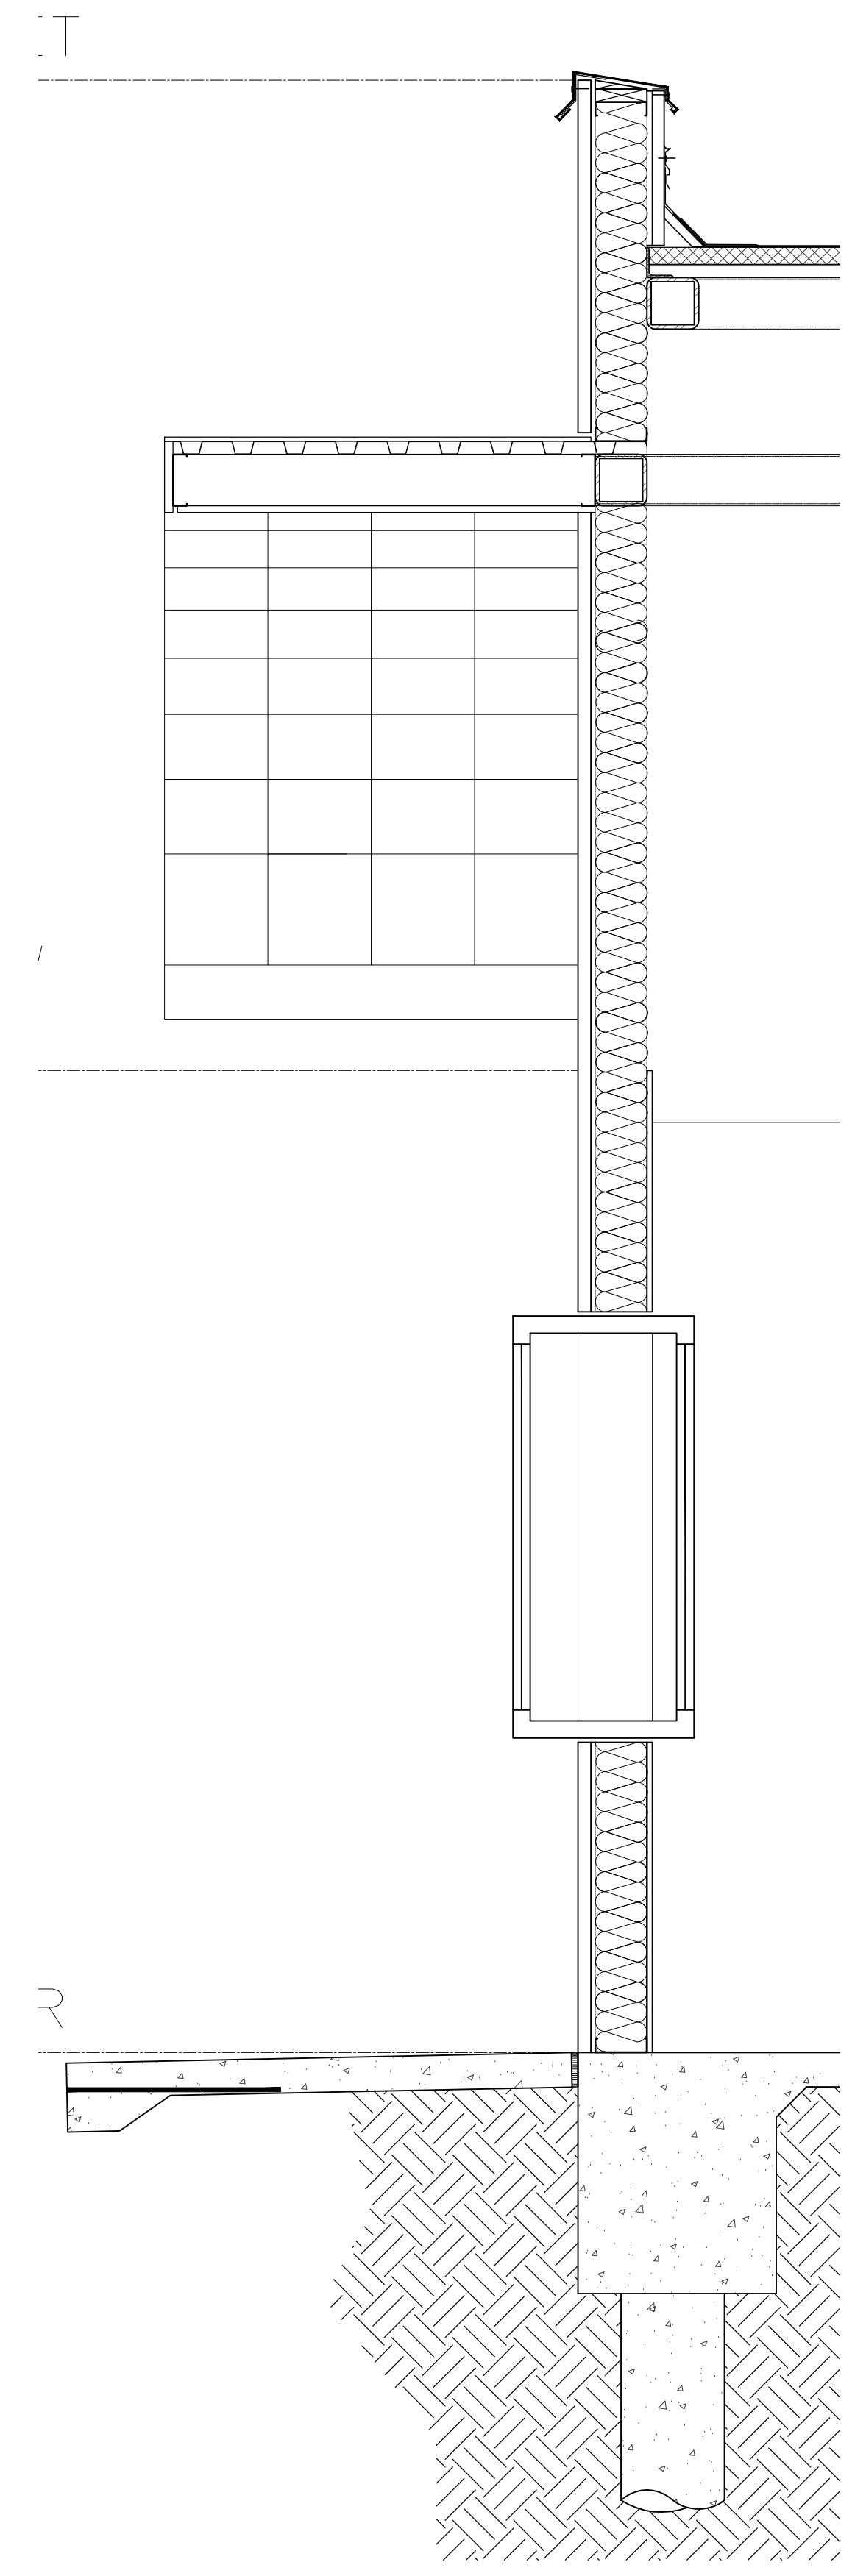

Rev.	By	Date

SCHLOTZSKY'S
 @ VICTORY LAKETOWN CENTER
 TRACT 7A NEC INTERSTATE HWY 45 & F.M. 646
 LEAGUE CITY, TEXAS 77573

ARCH[®]
 Woo Associates, LLC.
 ARCHITECTS - PLANNERS
 13734 Branford Green Dr.
 Houston, TX. 77083
 (281) 530-3192

Date	05-26-2010
Scale	AS SHOWN
Drawn by	KW
Job#:	VICTORY LAKE

A6.0

WALL SECTION 3/4"=1'-0" 1

WALL SECTION 3/4"=1'-0" 2

WALL SECTION 3/4"=1'-0" 3

WALL SECTION 3/4"=1'-0" 4