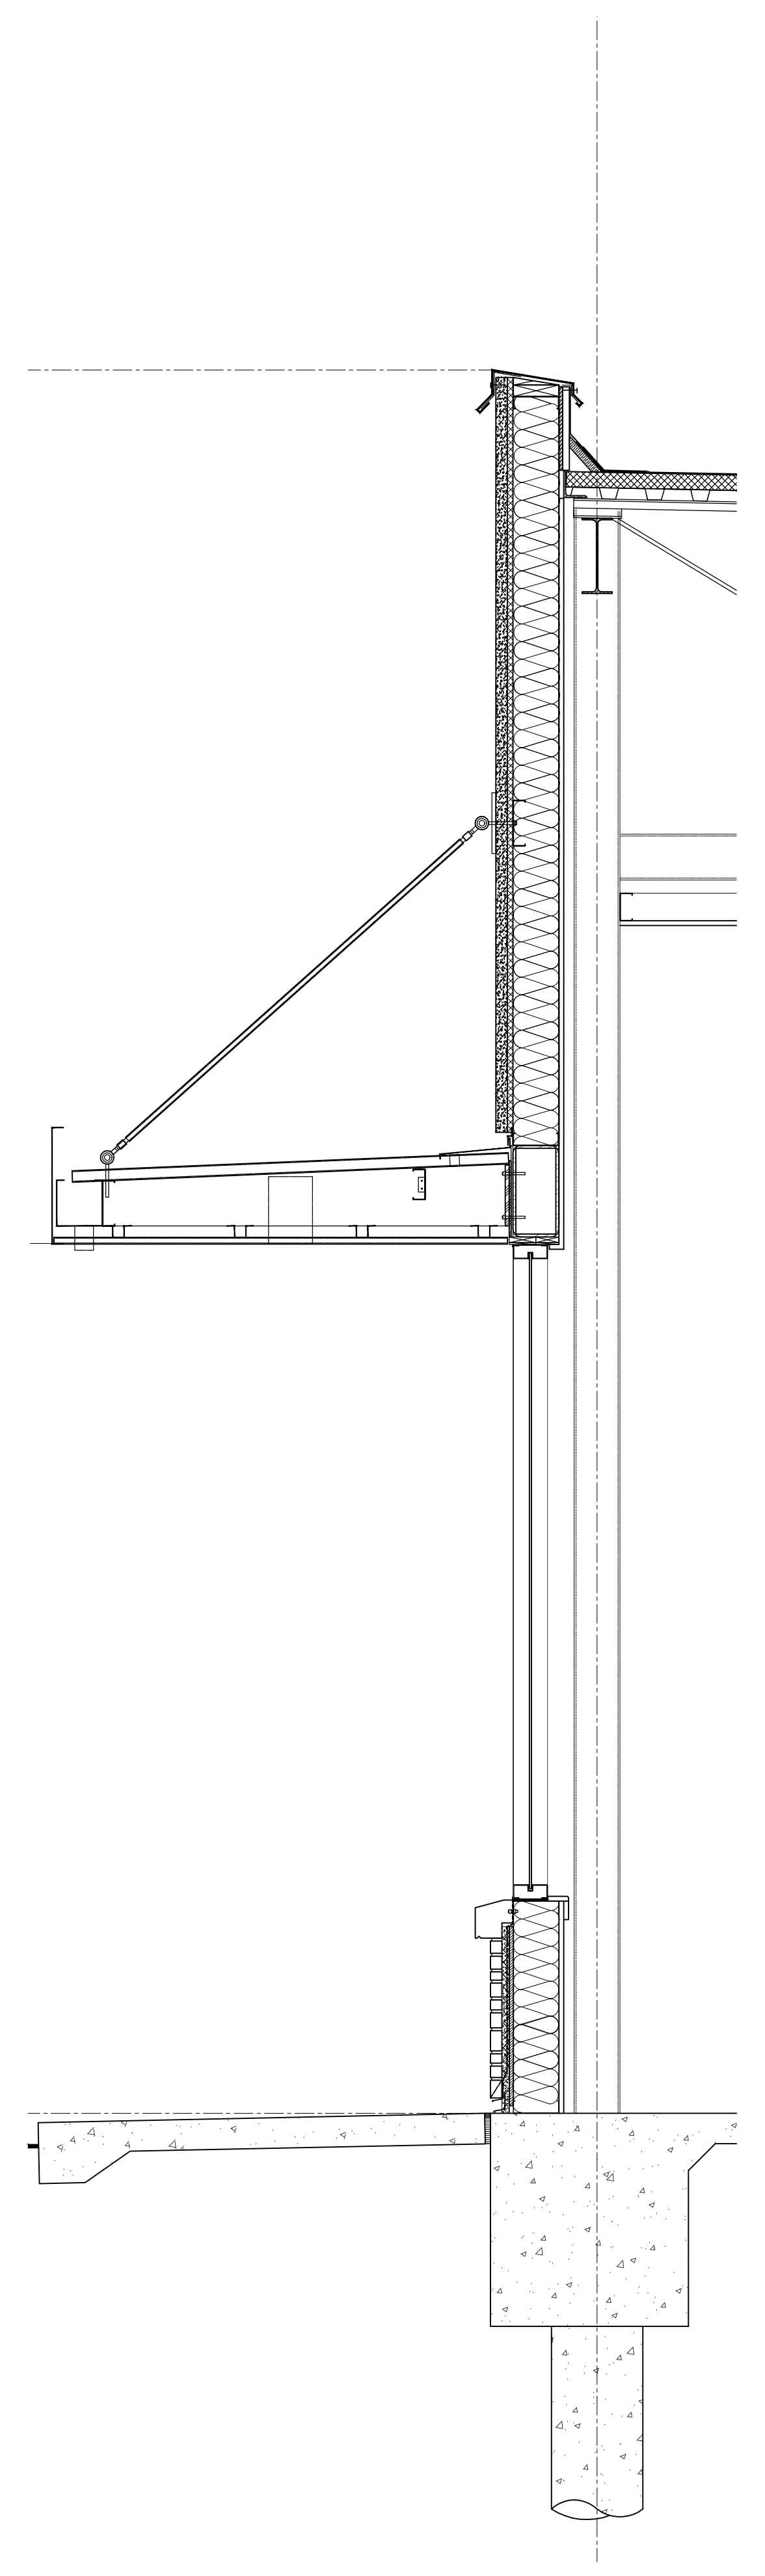

Date	05-26-2010
Scale	AS SHOWN
Drawn by	KW
Job#:	VICTORY LAKE

A6.0

WALL SECTION 3/4"=1'-0" 1

WALL SECTION 3/4"=1'-0" 2

WALL SECTION 3/4"=1'-0" 3

WALL SECTION 3/4"=1'-0" 4