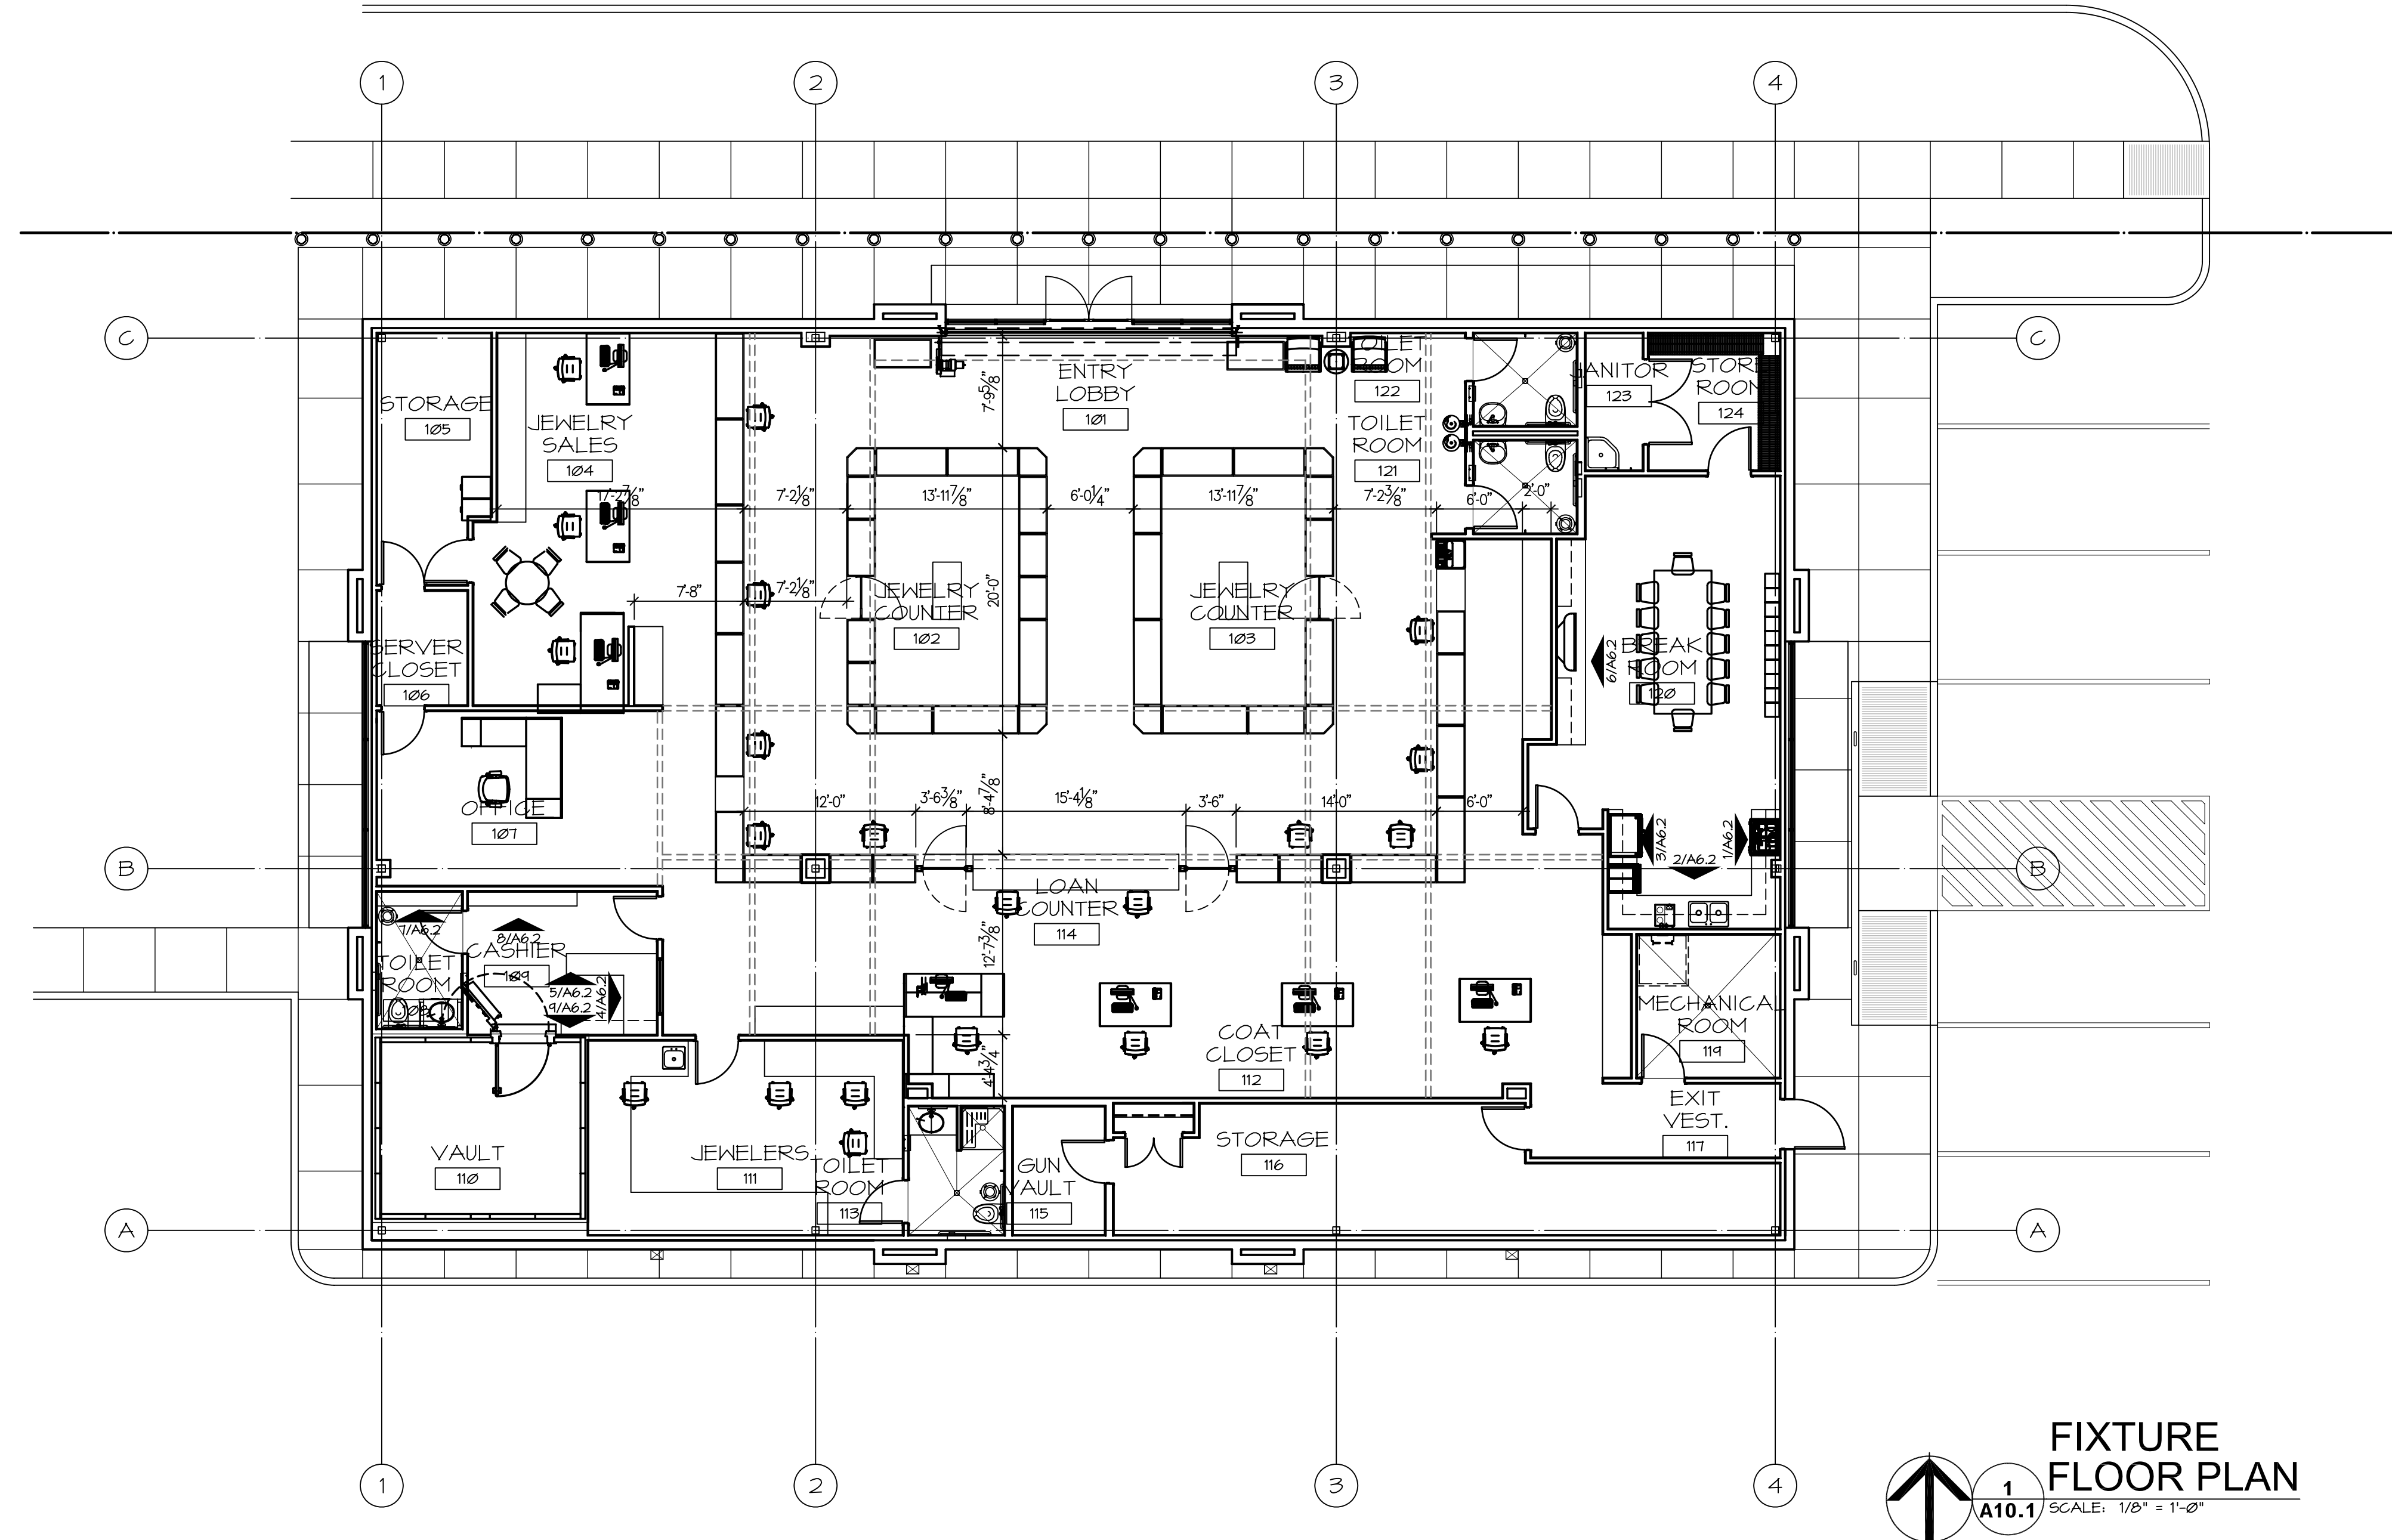

11/9/2011 8:17:34 AM DARREN PENEWITT

K:\1102100\DRAWINGS\4-PLOT SHEETS\SHEETS\A10.1 FIXTURE FLOOR PLAN.DWG

1
A10.1 FIXTURE FLOOR PLAN
 SCALE: 1/8" = 1'-0"

Hermes Architects

Members A.L.A.
 1177 West Loop South, Ste. 500
 Houston, Texas 77027
 Tel. 713-785-3644
 www.hermesarchitects.com
 Houston • Dallas • Ft. Worth