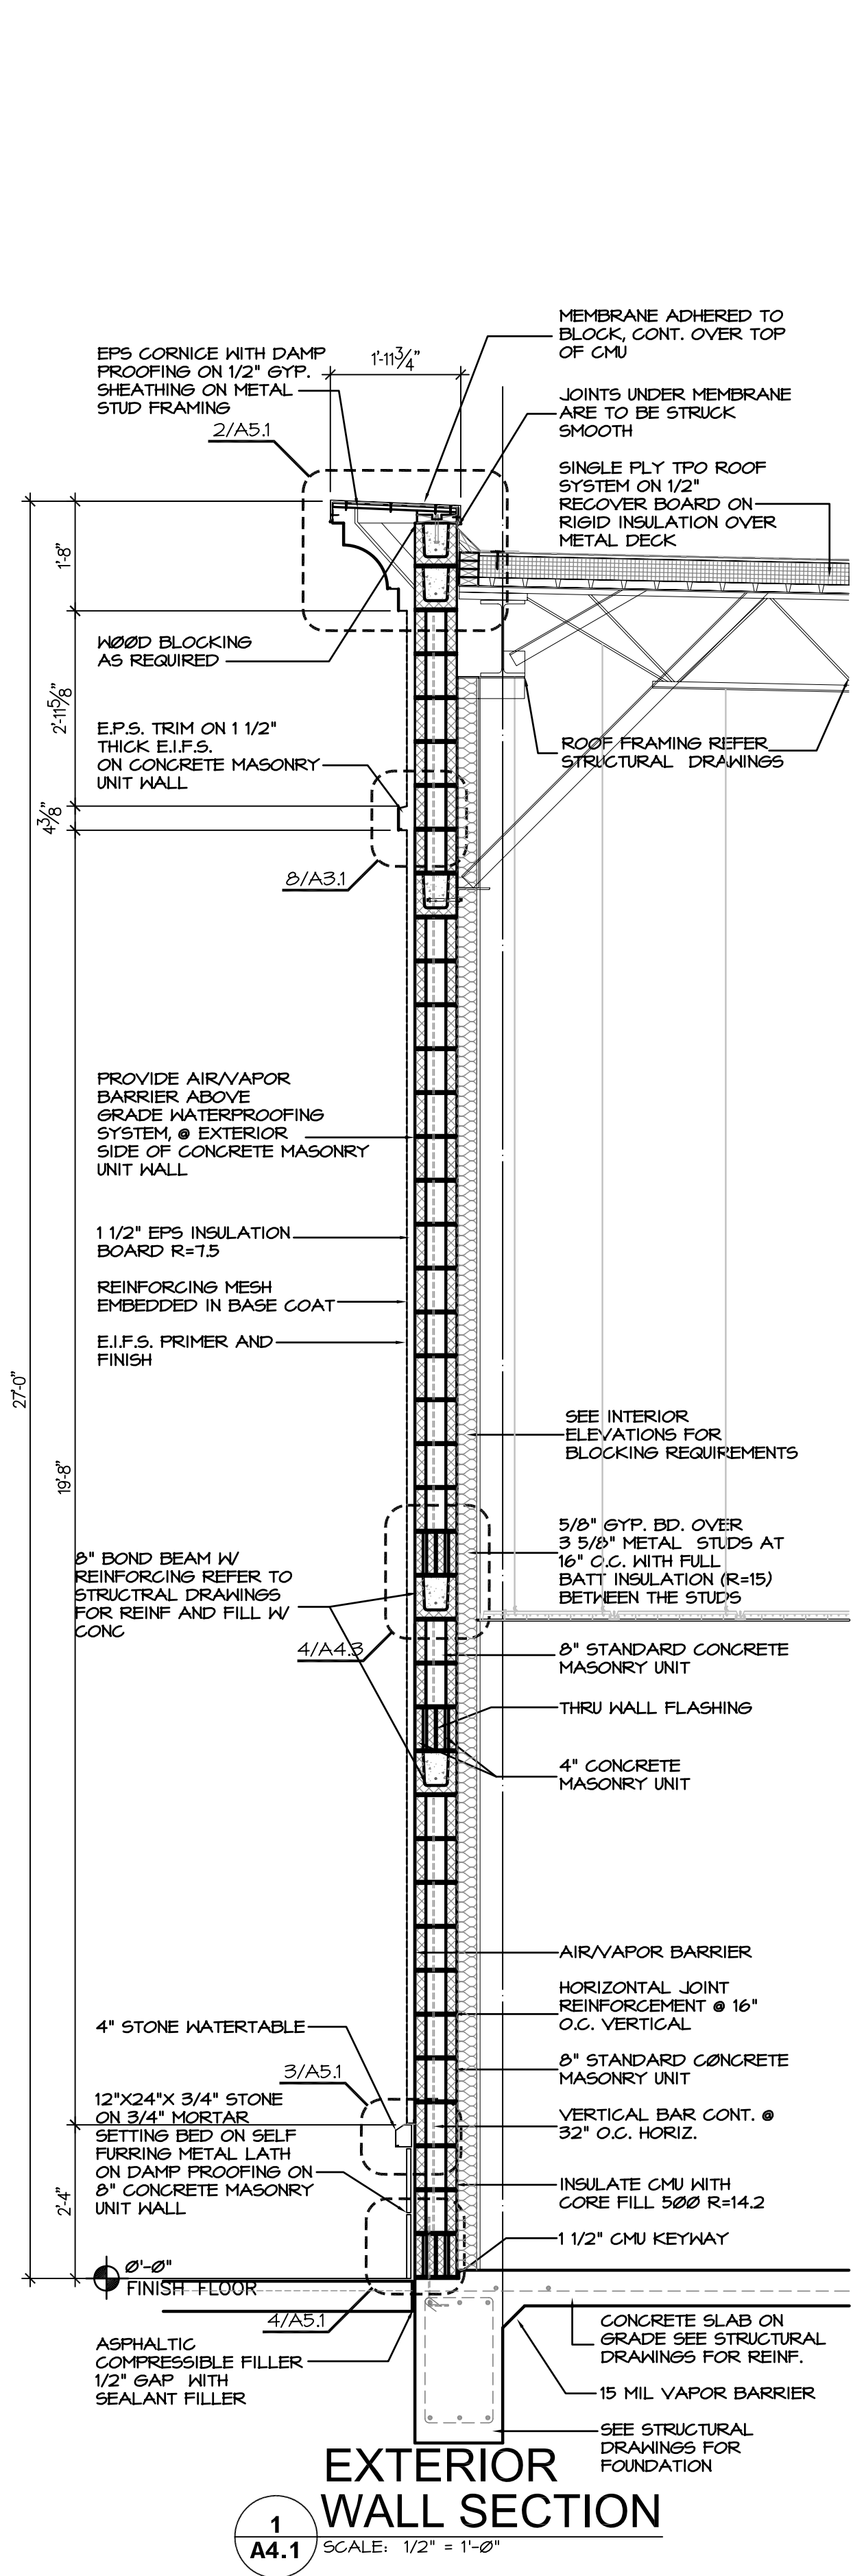

K:\1102100\DRAWINGS\4-PLOT SHEETS\A4.1 EXTERIOR WALL SECTIONS.DWG 11/10/2011 2:19:30 PM DARREN PENEWITT

Hermes Architects

Members A.I.A.
1177 West Loop South, Ste. 500
Houston, Texas 77027
Tel. 713-785-3644
www.hermesarchitects.com
Houston • Dallas • Ft. Worth