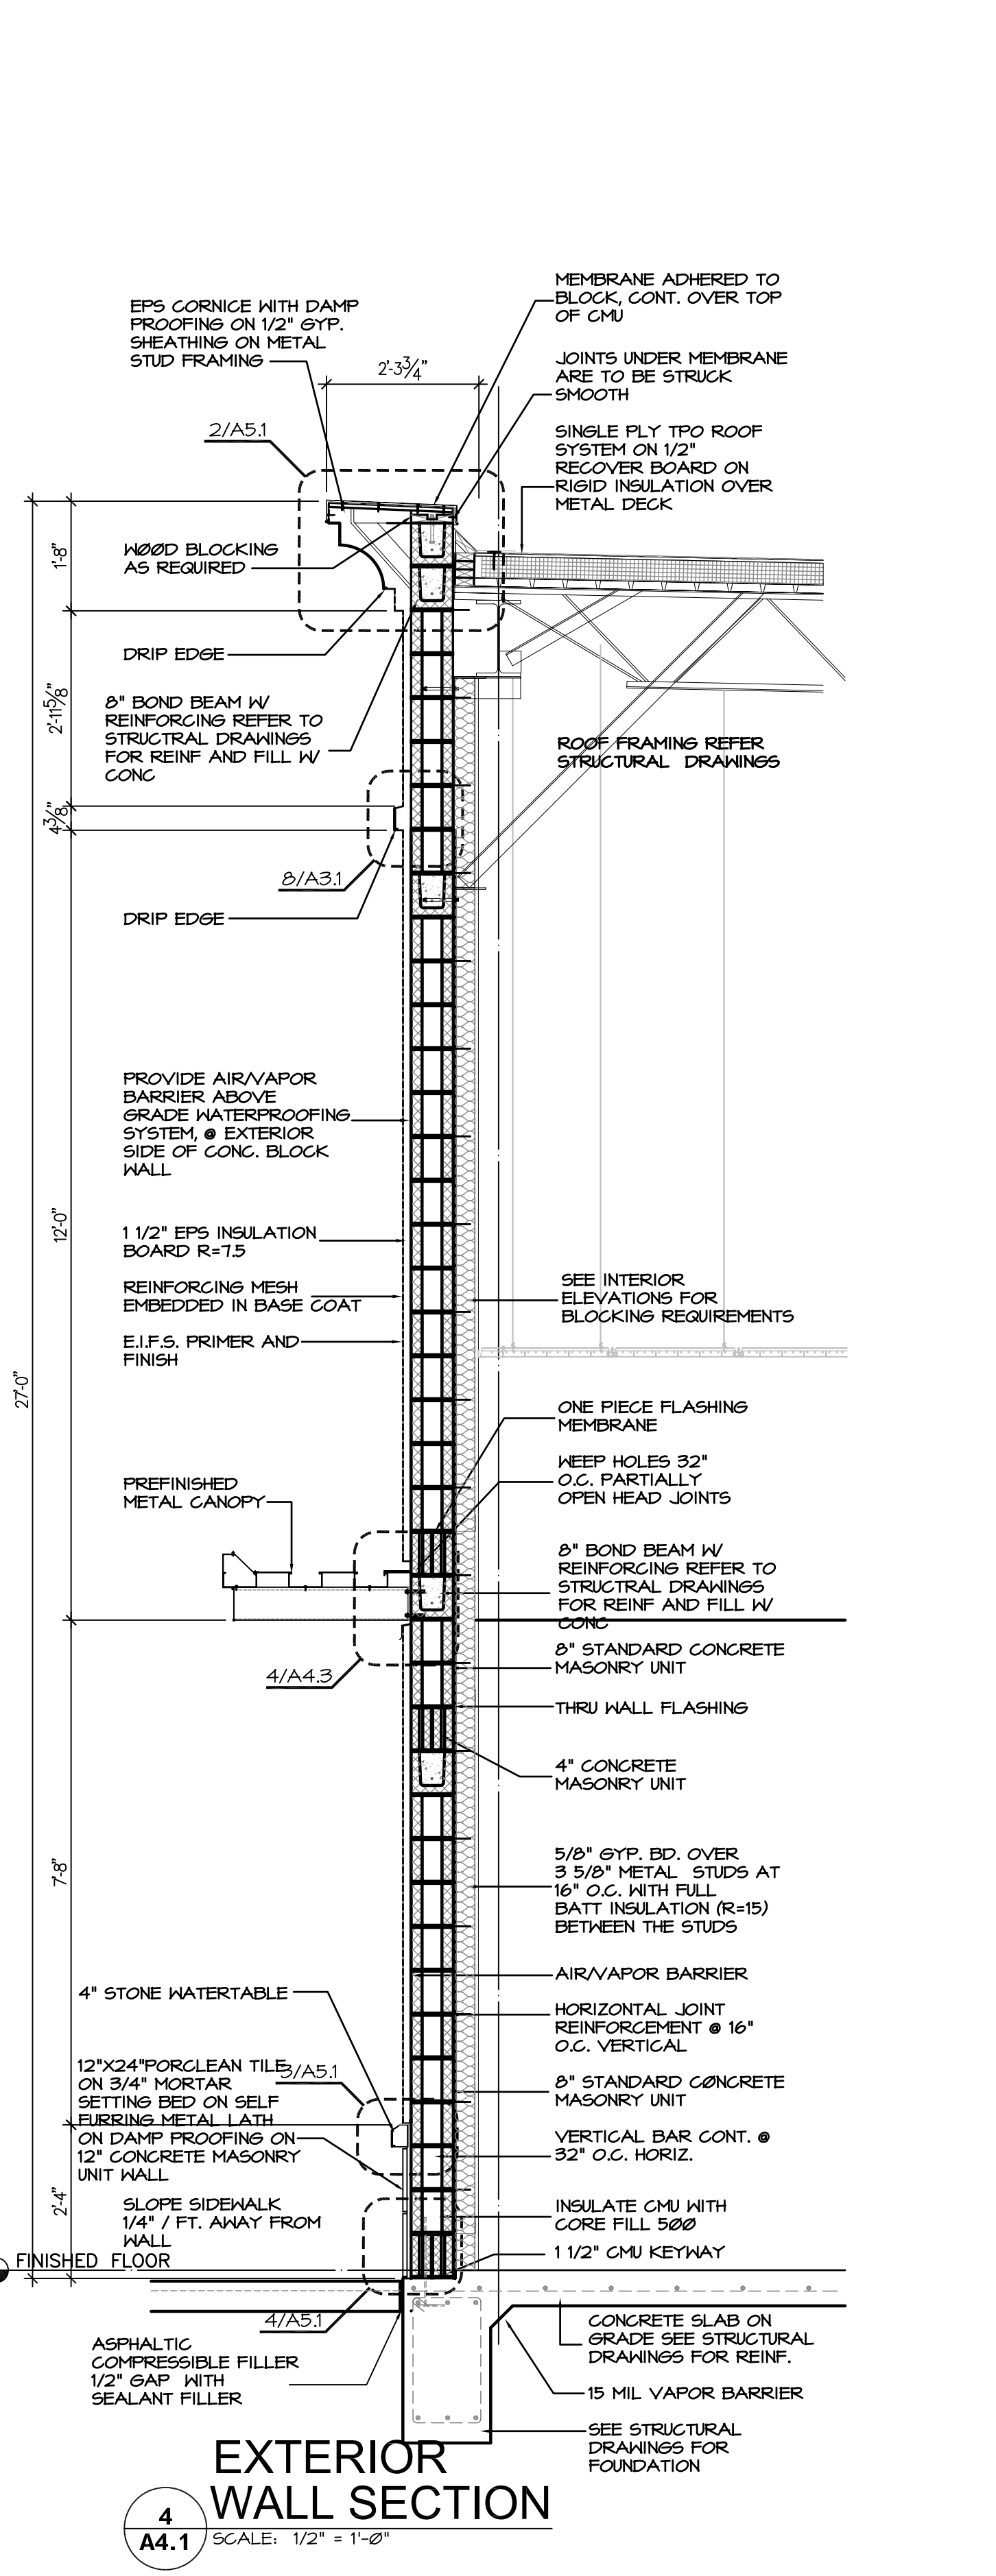

K:\1102100\DRAWINGS\4-PLOT SHEETS\A4.1 EXTERIOR WALL SECTIONS.DWG 11/10/2011 2:19:30 PM DARREN PENEWITT

Hermes Architects

Members A.I.A.
1177 West Loop South, Ste. 500
Houston, Texas 77027
Tel. 713-785-3644
www.hermesarchitects.com
Houston • Dallas • Ft. Worth

This document is an instrument of service protected by the copyright law of the United States of America, 17 U.S.C. § 102, and shall not be copied or reproduced without the express written consent of Hermes Architects, Inc.

Shaw's Jewelers
West Gray
1021 West Gray Ave.
Houston, Texas

Shaw's Jewelers
1014 West Gray Street
Houston, Texas 77019

DATE	11.11.2011
PROJECT NO.	1102100
DRAWN BY	--
CHECKED BY	--

Exterior Wall Sections

A4.1