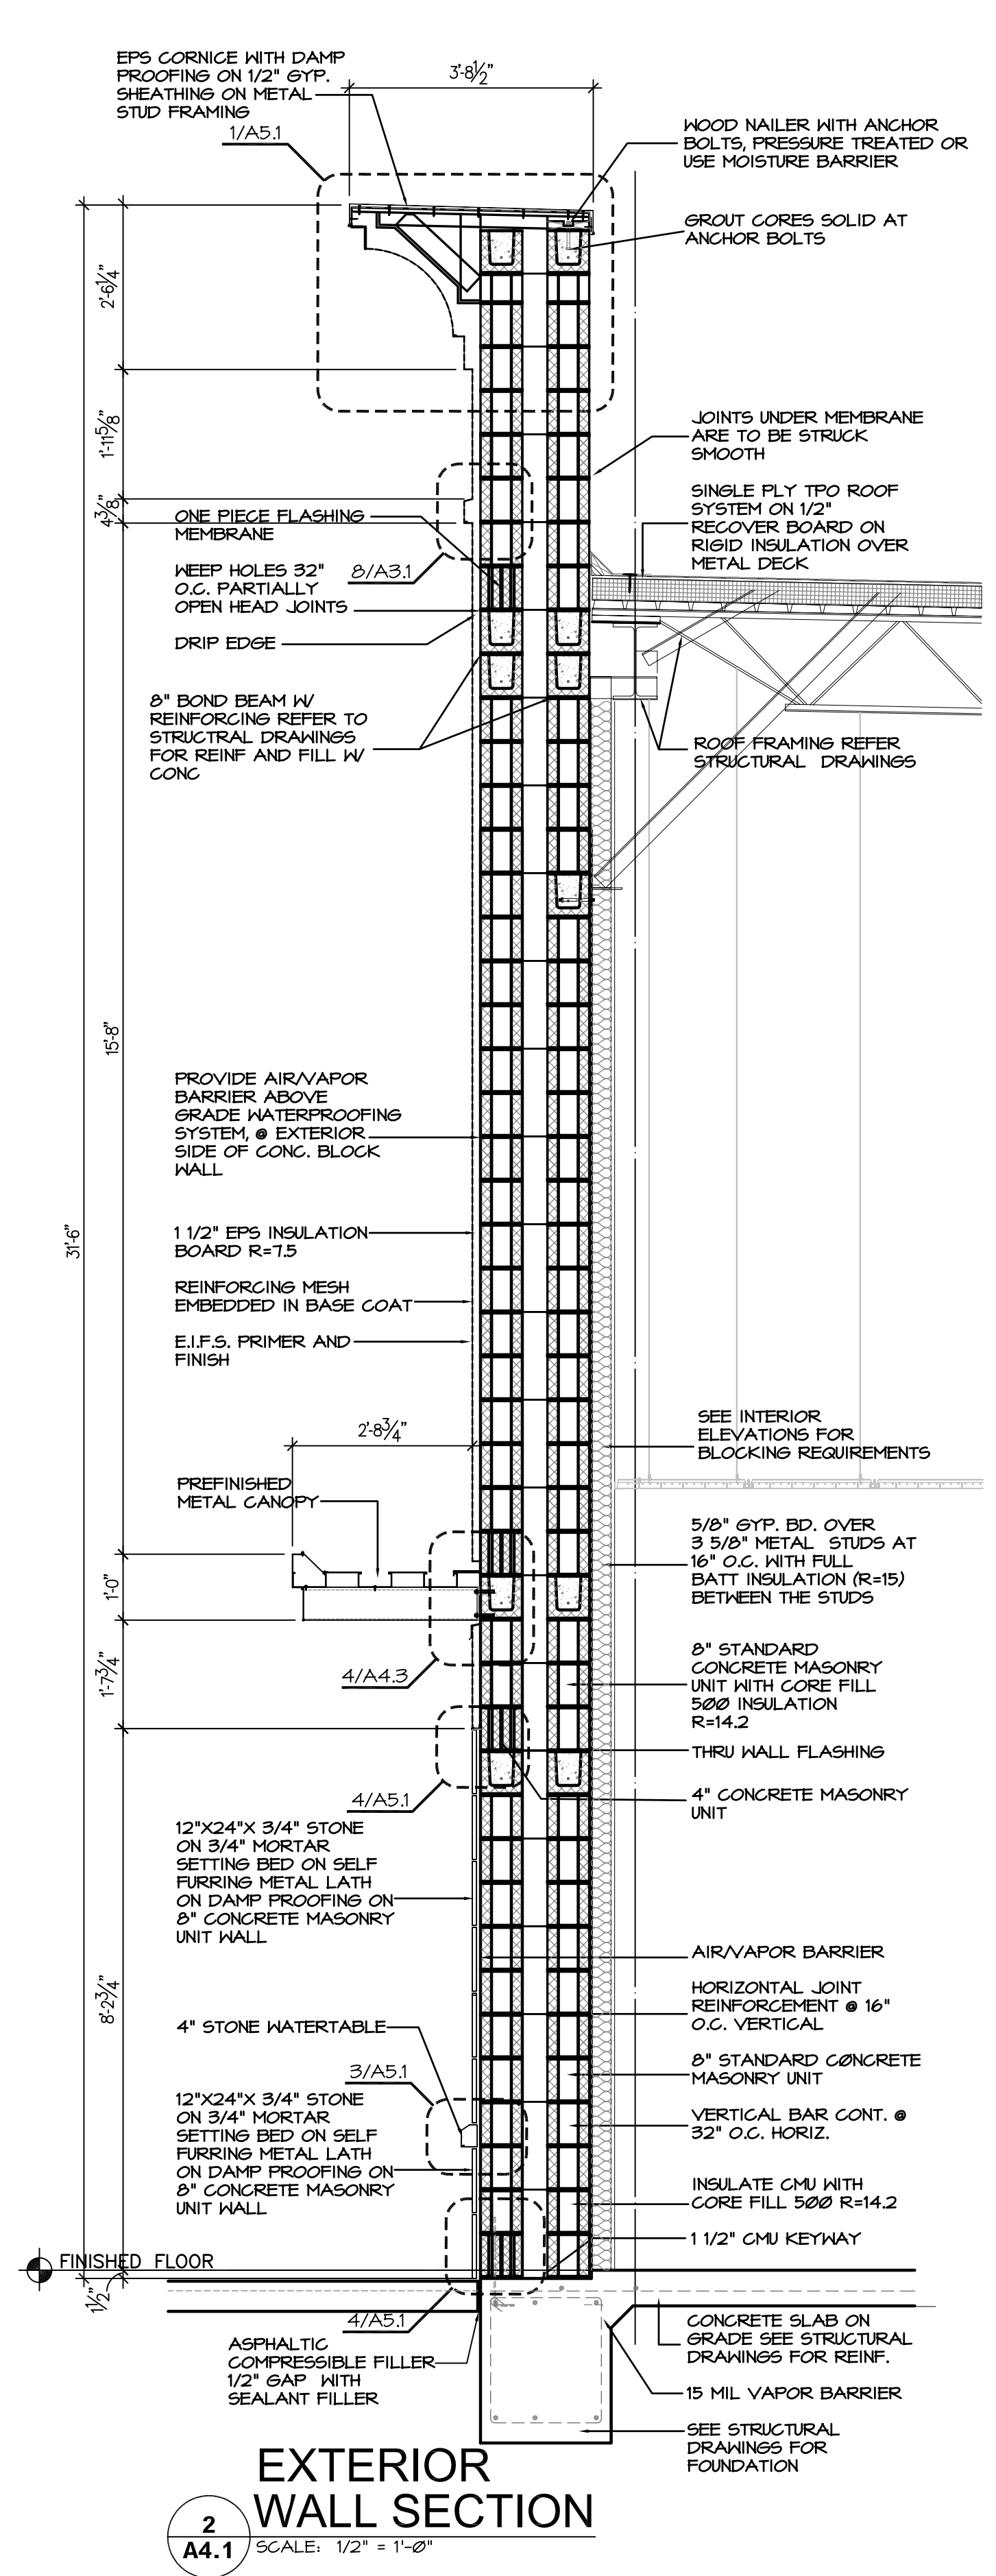

K:\1102100\DRAWINGS\4-PLOT SHEETS\A4.1 EXTERIOR WALL SECTIONS.DWG 11/10/2011 2:19:30 PM DARREN PENEWITT

Hermes Architects

Members A.I.A.
1177 West Loop South, Ste. 500
Houston, Texas 77027
Tel. 713-785-3644
www.hermesarchitects.com
Houston • Dallas • Ft. Worth

This document is an instrument of service protected by the copyright law of the United States of America, 17 U.S.C. § 102, and shall not be copied or reproduced without the express written consent of Hermes Architects, Inc.

Shaw's Jewelers
West Gray
1021 West Gray Ave.
Houston, Texas

Shaw's Jewelers
1014 West Gray Street
Houston, Texas 77019

DATE	11.11.2011
PROJECT NO.	1102100
DRAWN BY	--
CHECKED BY	--

Exterior Wall Sections

A4.1