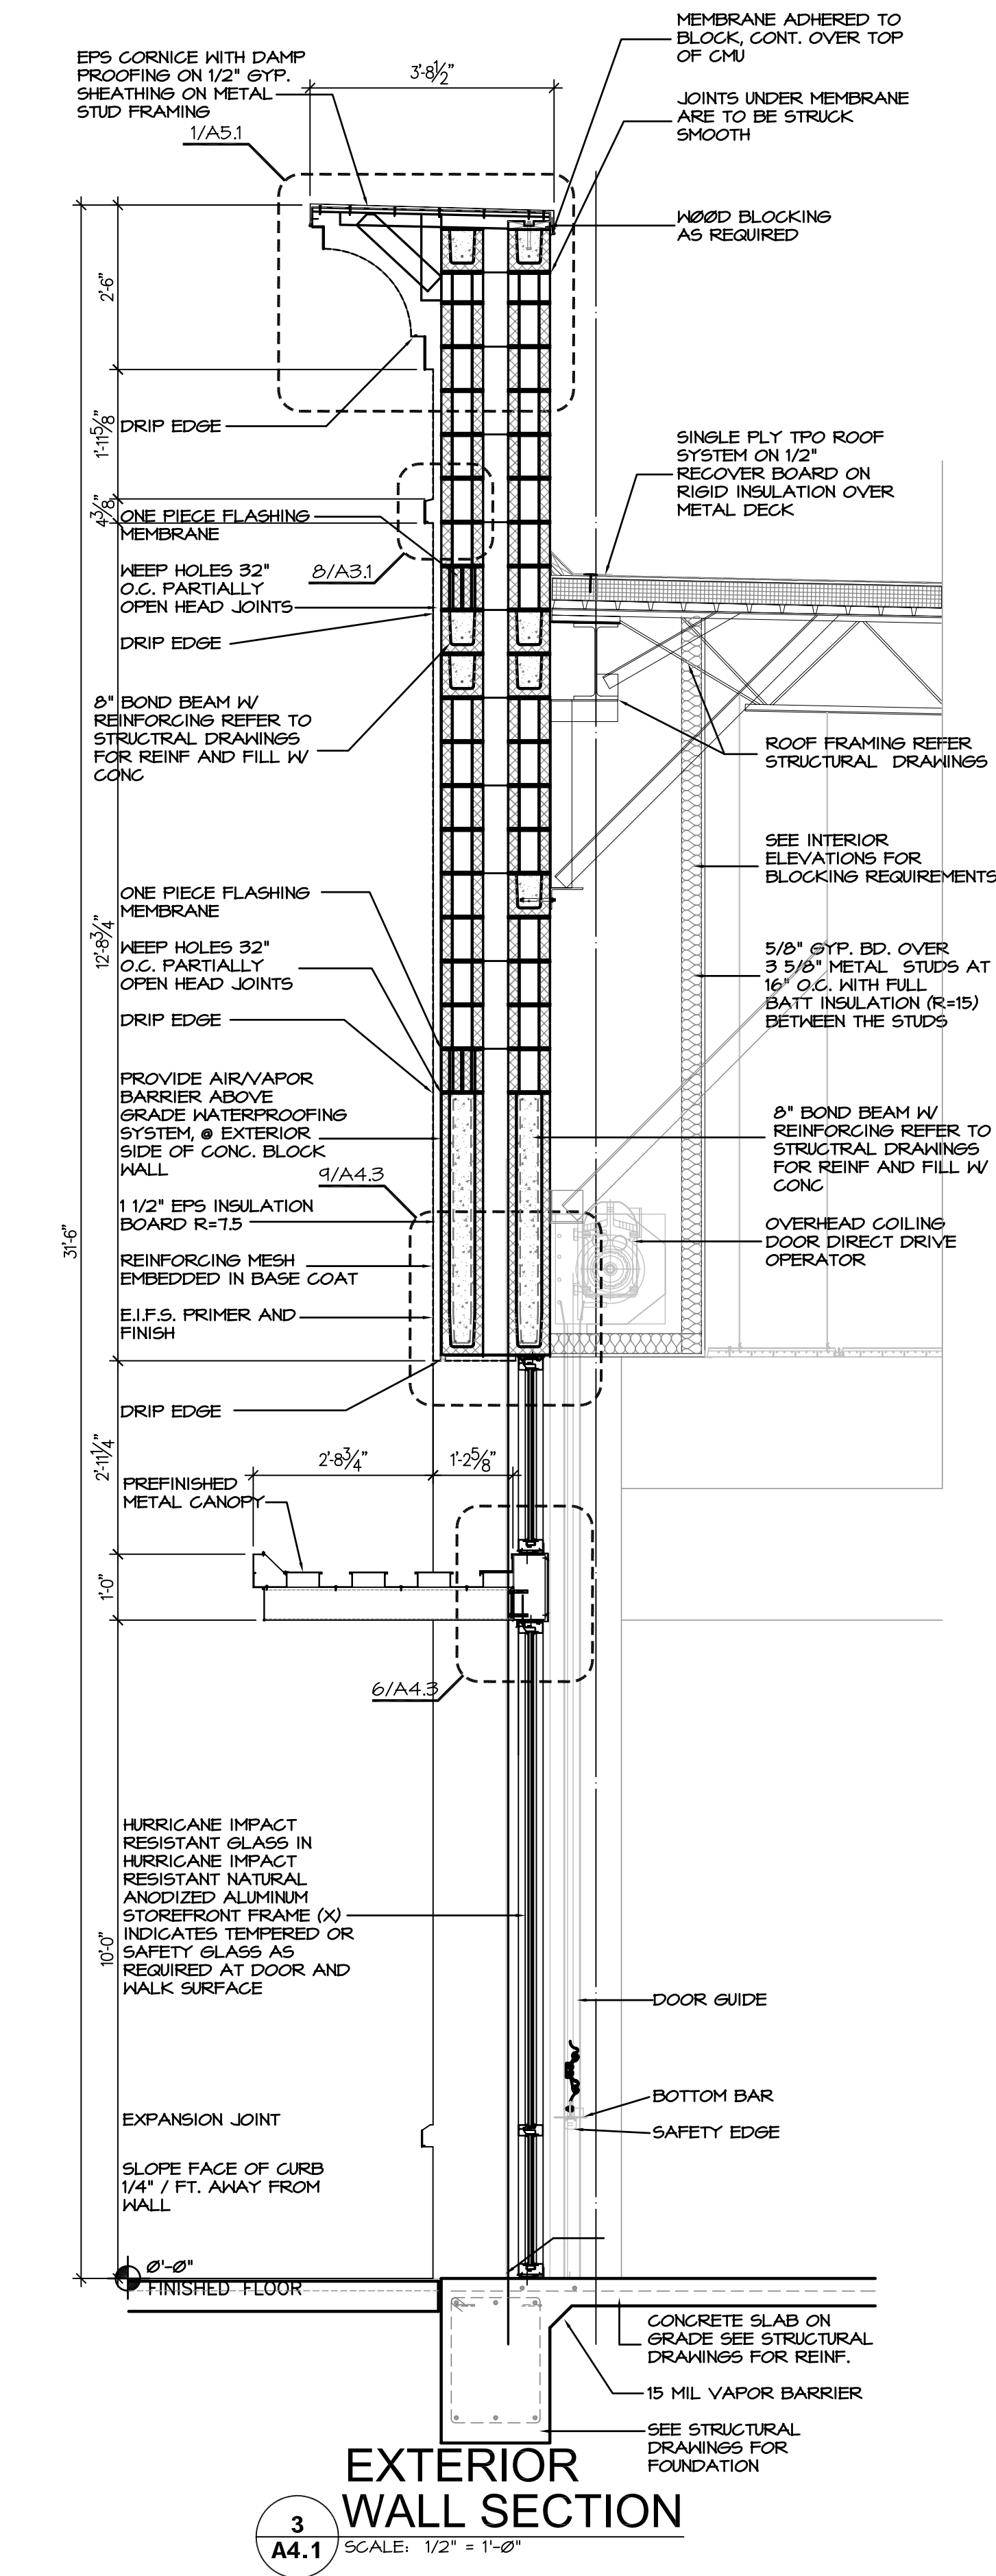

K:\1102100\DRAWINGS\4-PLOT SHEETS\A4.1 EXTERIOR WALL SECTIONS.DWG 11/10/2011 2:19:30 PM DARREN PENEWITT

Hermes Architects

Members A.I.A.
1177 West Loop South, Ste. 500
Houston, Texas 77027
Tel. 713-785-3644
www.hermesarchitects.com
Houston • Dallas • Ft. Worth

This document is an instrument of service protected by the copyright law of the United States of America, 17 U.S.C. § 102, and shall not be copied or reproduced without the express written consent of Hermes Architects, Inc.

Shaw's Jewelers
West Gray
1021 West Gray Ave.
Houston, Texas

Shaw's Jewelers
1014 West Gray Street
Houston, Texas 77019

DATE	11.11.2011
PROJECT NO.	1102100
DRAWN BY	--
CHECKED BY	--

Exterior Wall Sections

A4.1