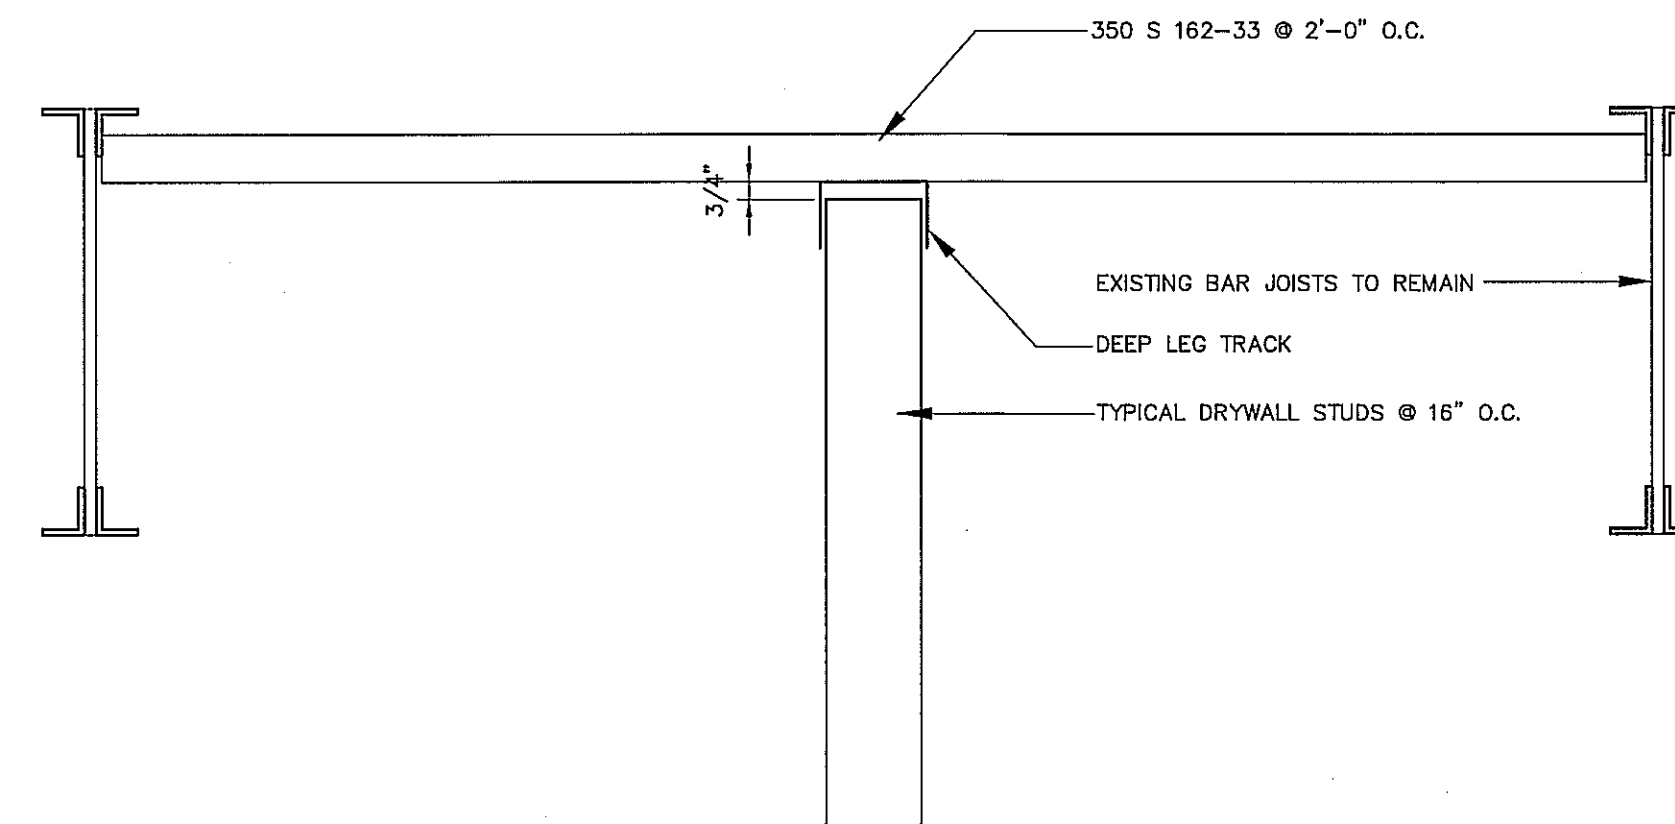

THIS DRAWING AND THE DESIGN SHOWN IS THE PROPERTY OF ART LOVE DESIGN STUDIO. THE REPRODUCTION, COPYING, OR USE OF THIS DRAWING WITHOUT THE WRITTEN CONSENT OF ART LOVE DESIGN STUDIO IS PROHIBITED AND ANY INFRINGEMENT WILL BE SUBJECT TO LEGAL ACTION. ©2010 ART LOVE DESIGN STUDIO

ART LOVE DESIGN STUDIO
6606 HUNTERS RIDGE
DALLAS, TX 75248
ph. 940.595.2739