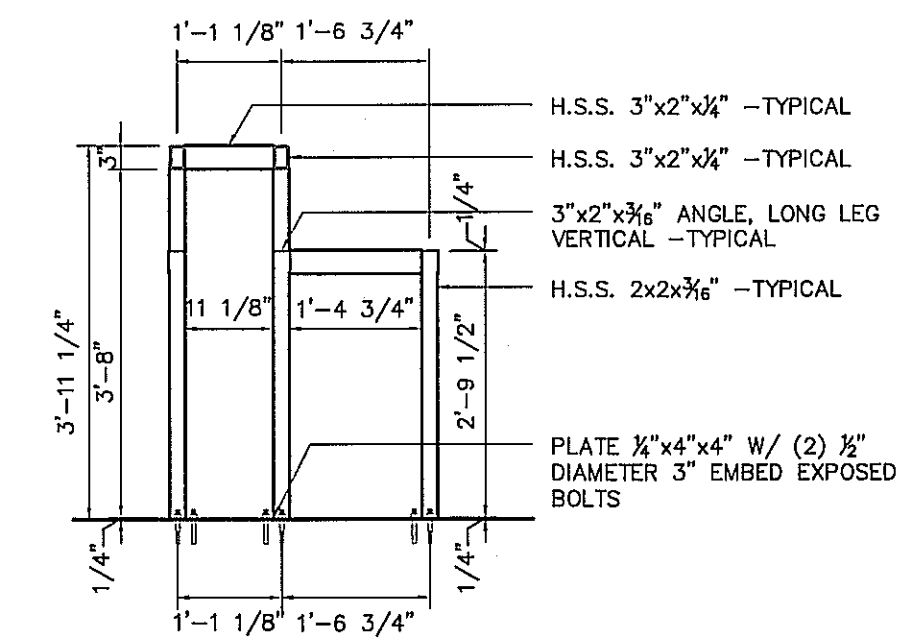

WALL/JOIST DETAIL 04
SCALE: 1-1/2"=1'-0"

COLOR BAR STRUCTURAL DETAIL 03
SCALE: 1/2"=1'-0"