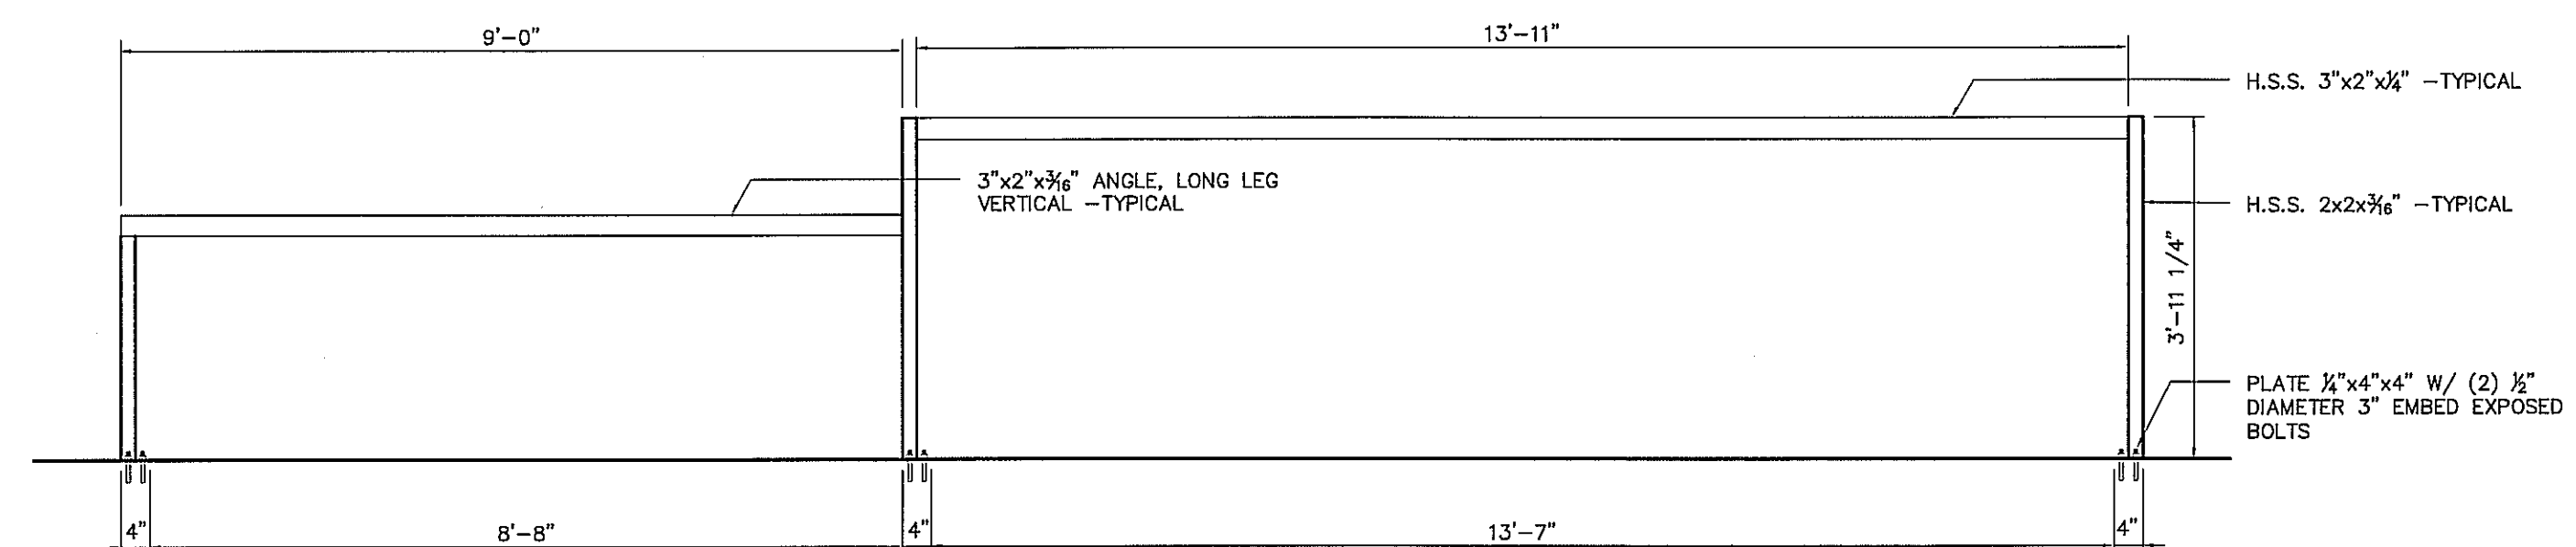

COLOR BAR STRUCTURAL DETAIL 01
SCALE: 1/2"=1'-0"

FRINGE SALON AND COLOR BAR
2400 WEST ALABAMA HOUSTON, TEXAS 77098

REVISIONS:

PROJECT NUMBER:
1001
DATE:
10.13.10
ISSUE:
CONSTRUCT
DRAWING TYPE:
STRUCTURAL