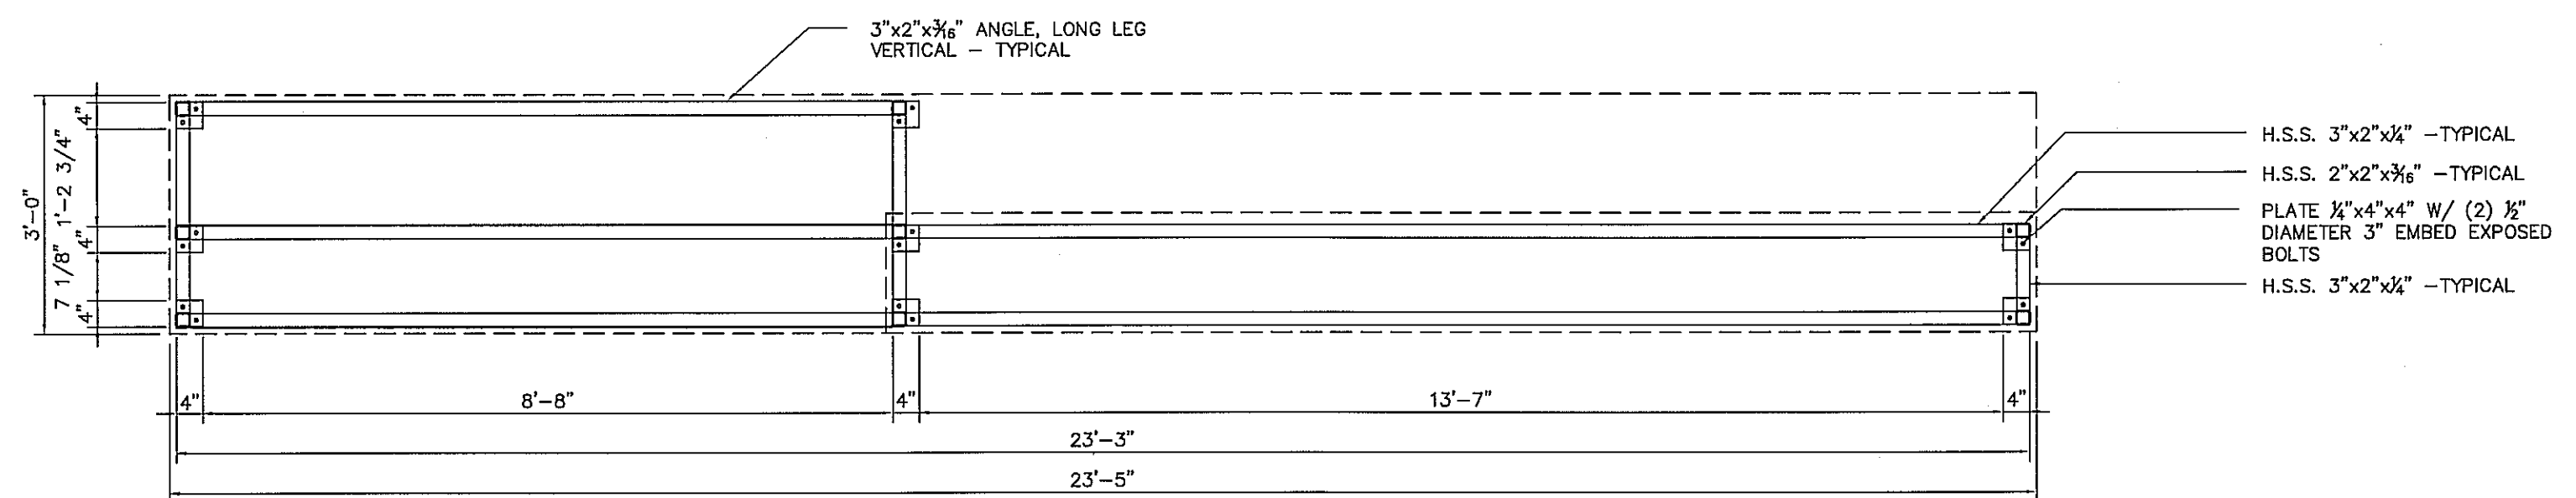

COLOR BAR STRUCTURAL DETAIL 02
SCALE: 1/2"=1'-0"