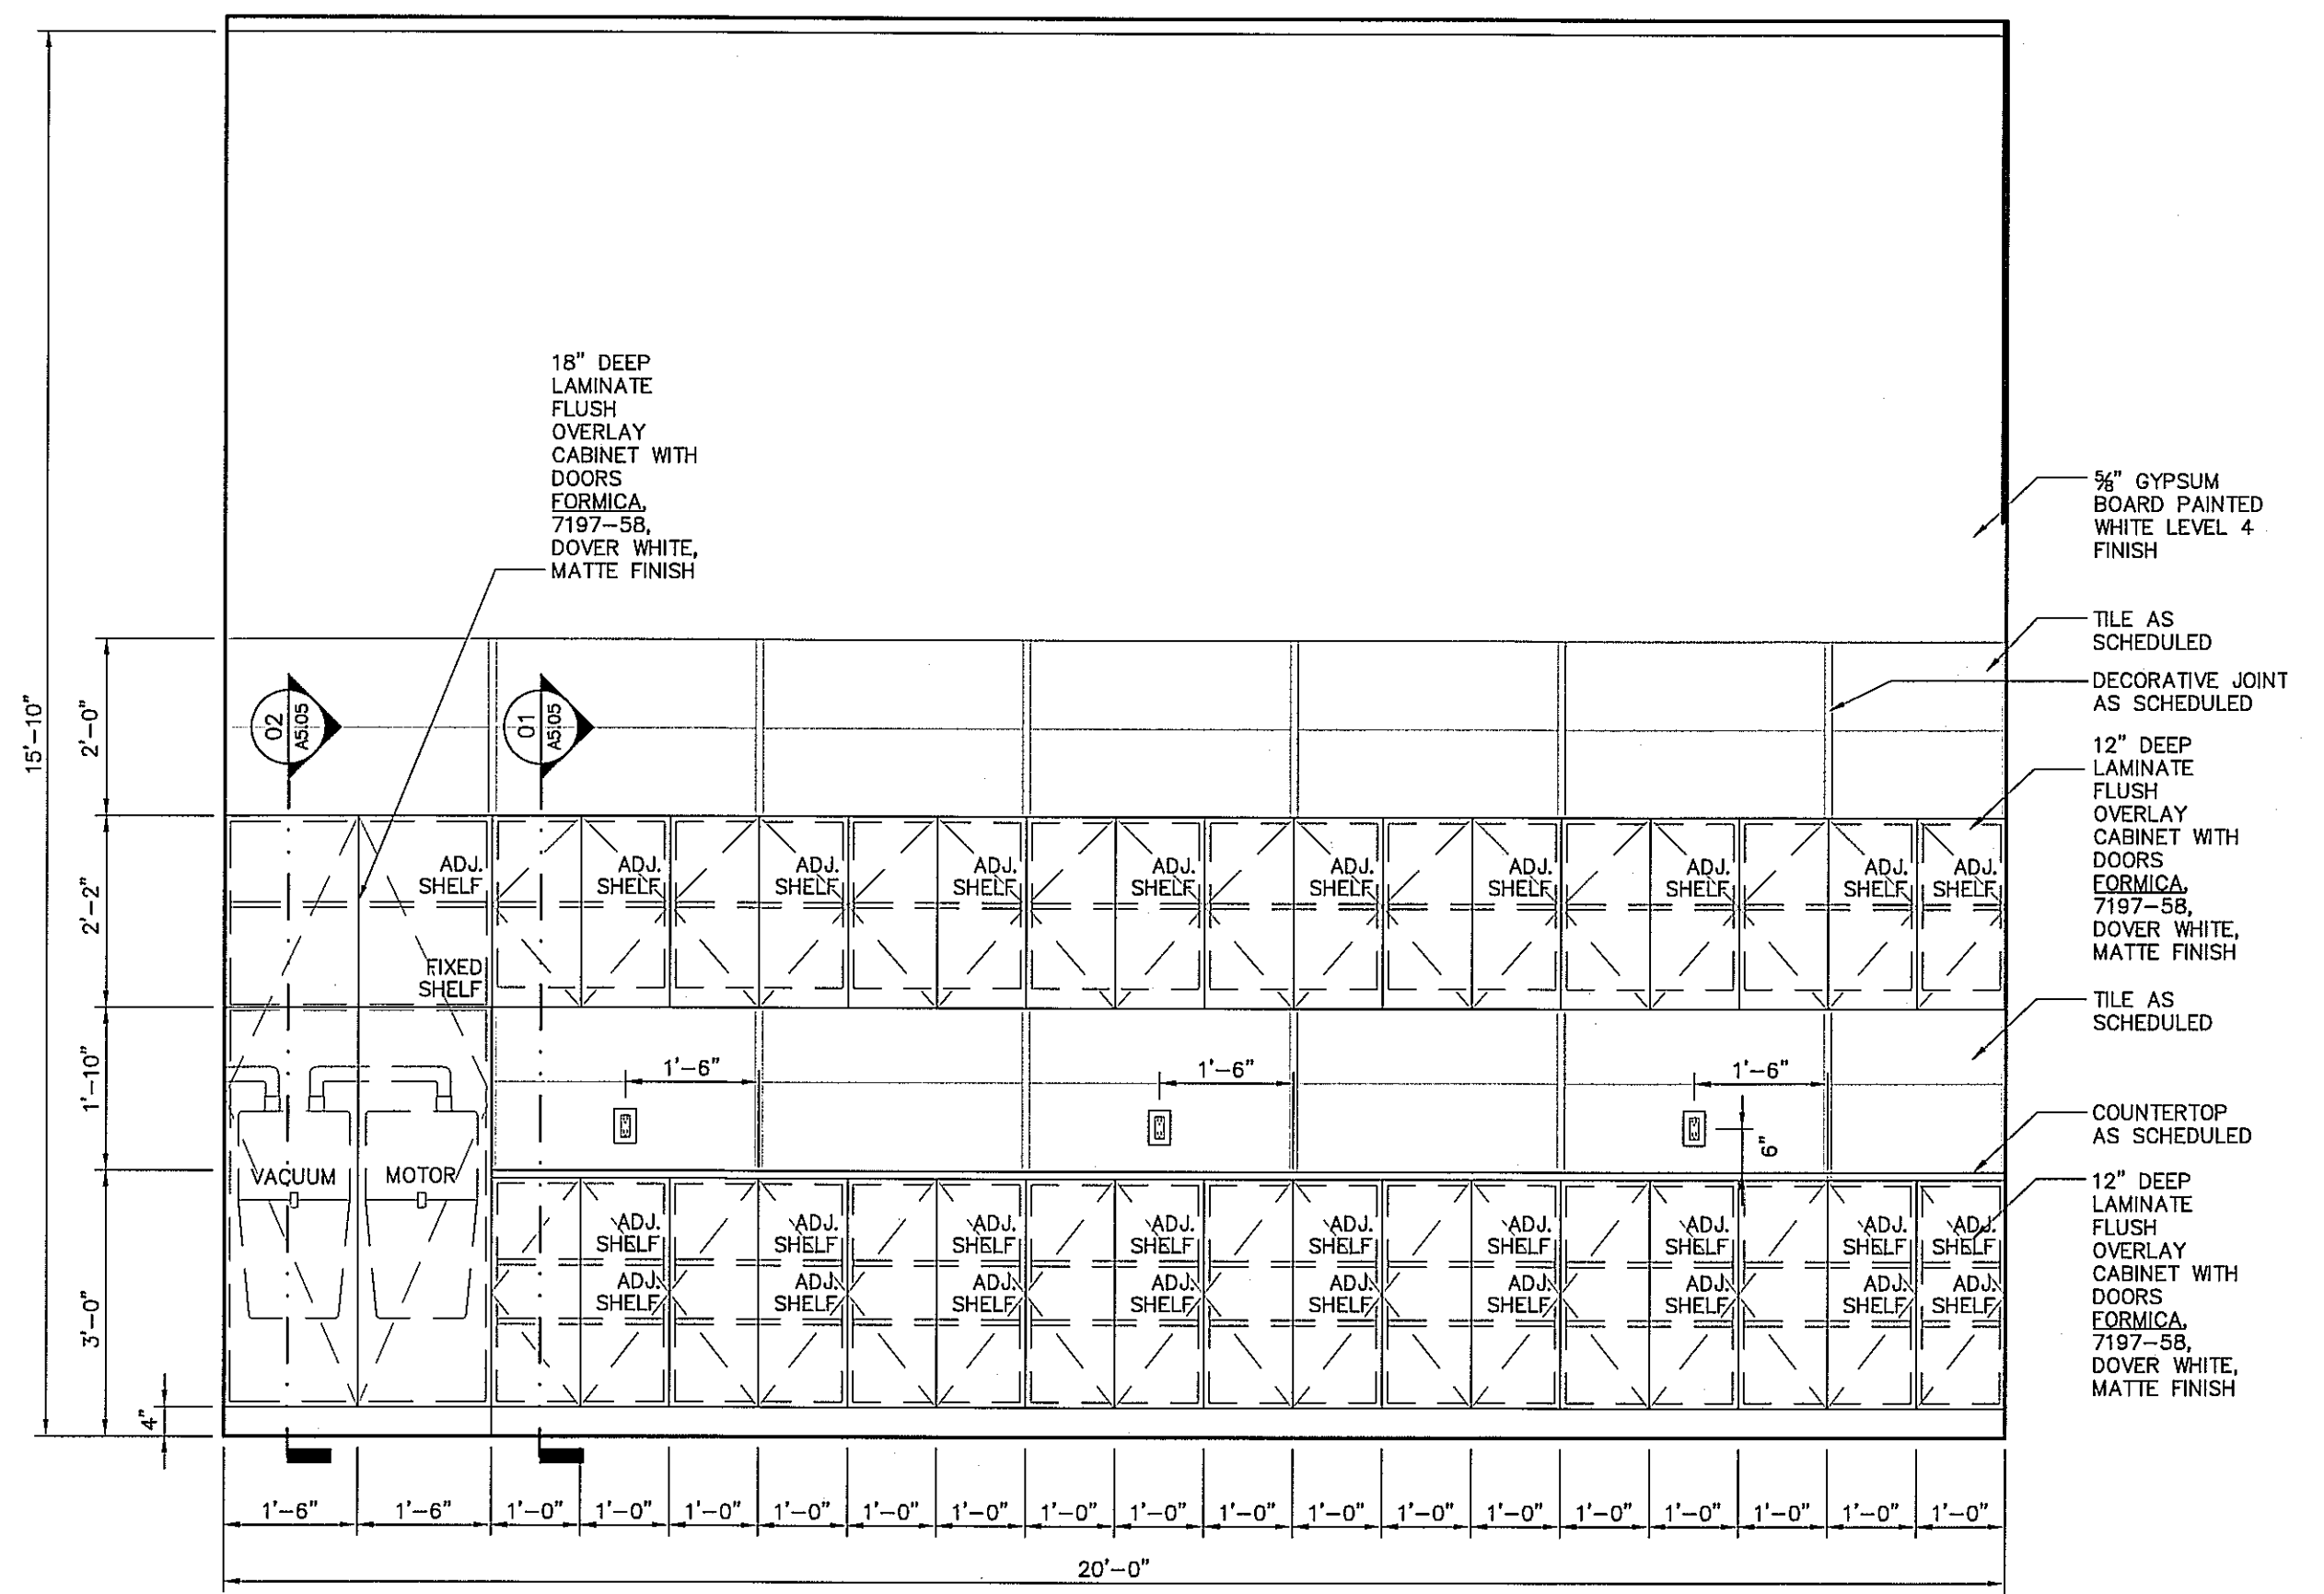

ART LOVE DESIGN STUDIO
6606 HUNTERS RIDGE
DALLAS, TX 75248
ph. 940.595.2739

W.C. ELEVATION 04
SCALE: 1/2"=1'-0"

W.C. ELEVATION 03
SCALE: 1/2"=1'-0"

SHAMPOO ROOM ELEVATION 02
SCALE: 1/2"=1'-0"

STYLING ROOM ELEVATION 01
SCALE: 1/2"=1'-0"

FRINGE SALON AND COLOR BAR
2400 WEST ALABAMA HOUSTON, TEXAS 77098

REVISIONS:

PROJECT NUMBER:
1001
DATE:
10.13.10
ISSUE:
CONSTRUCT
DRAWING TYPE:
INT. ELEV.

DRAWING NUMBER:
A4.04