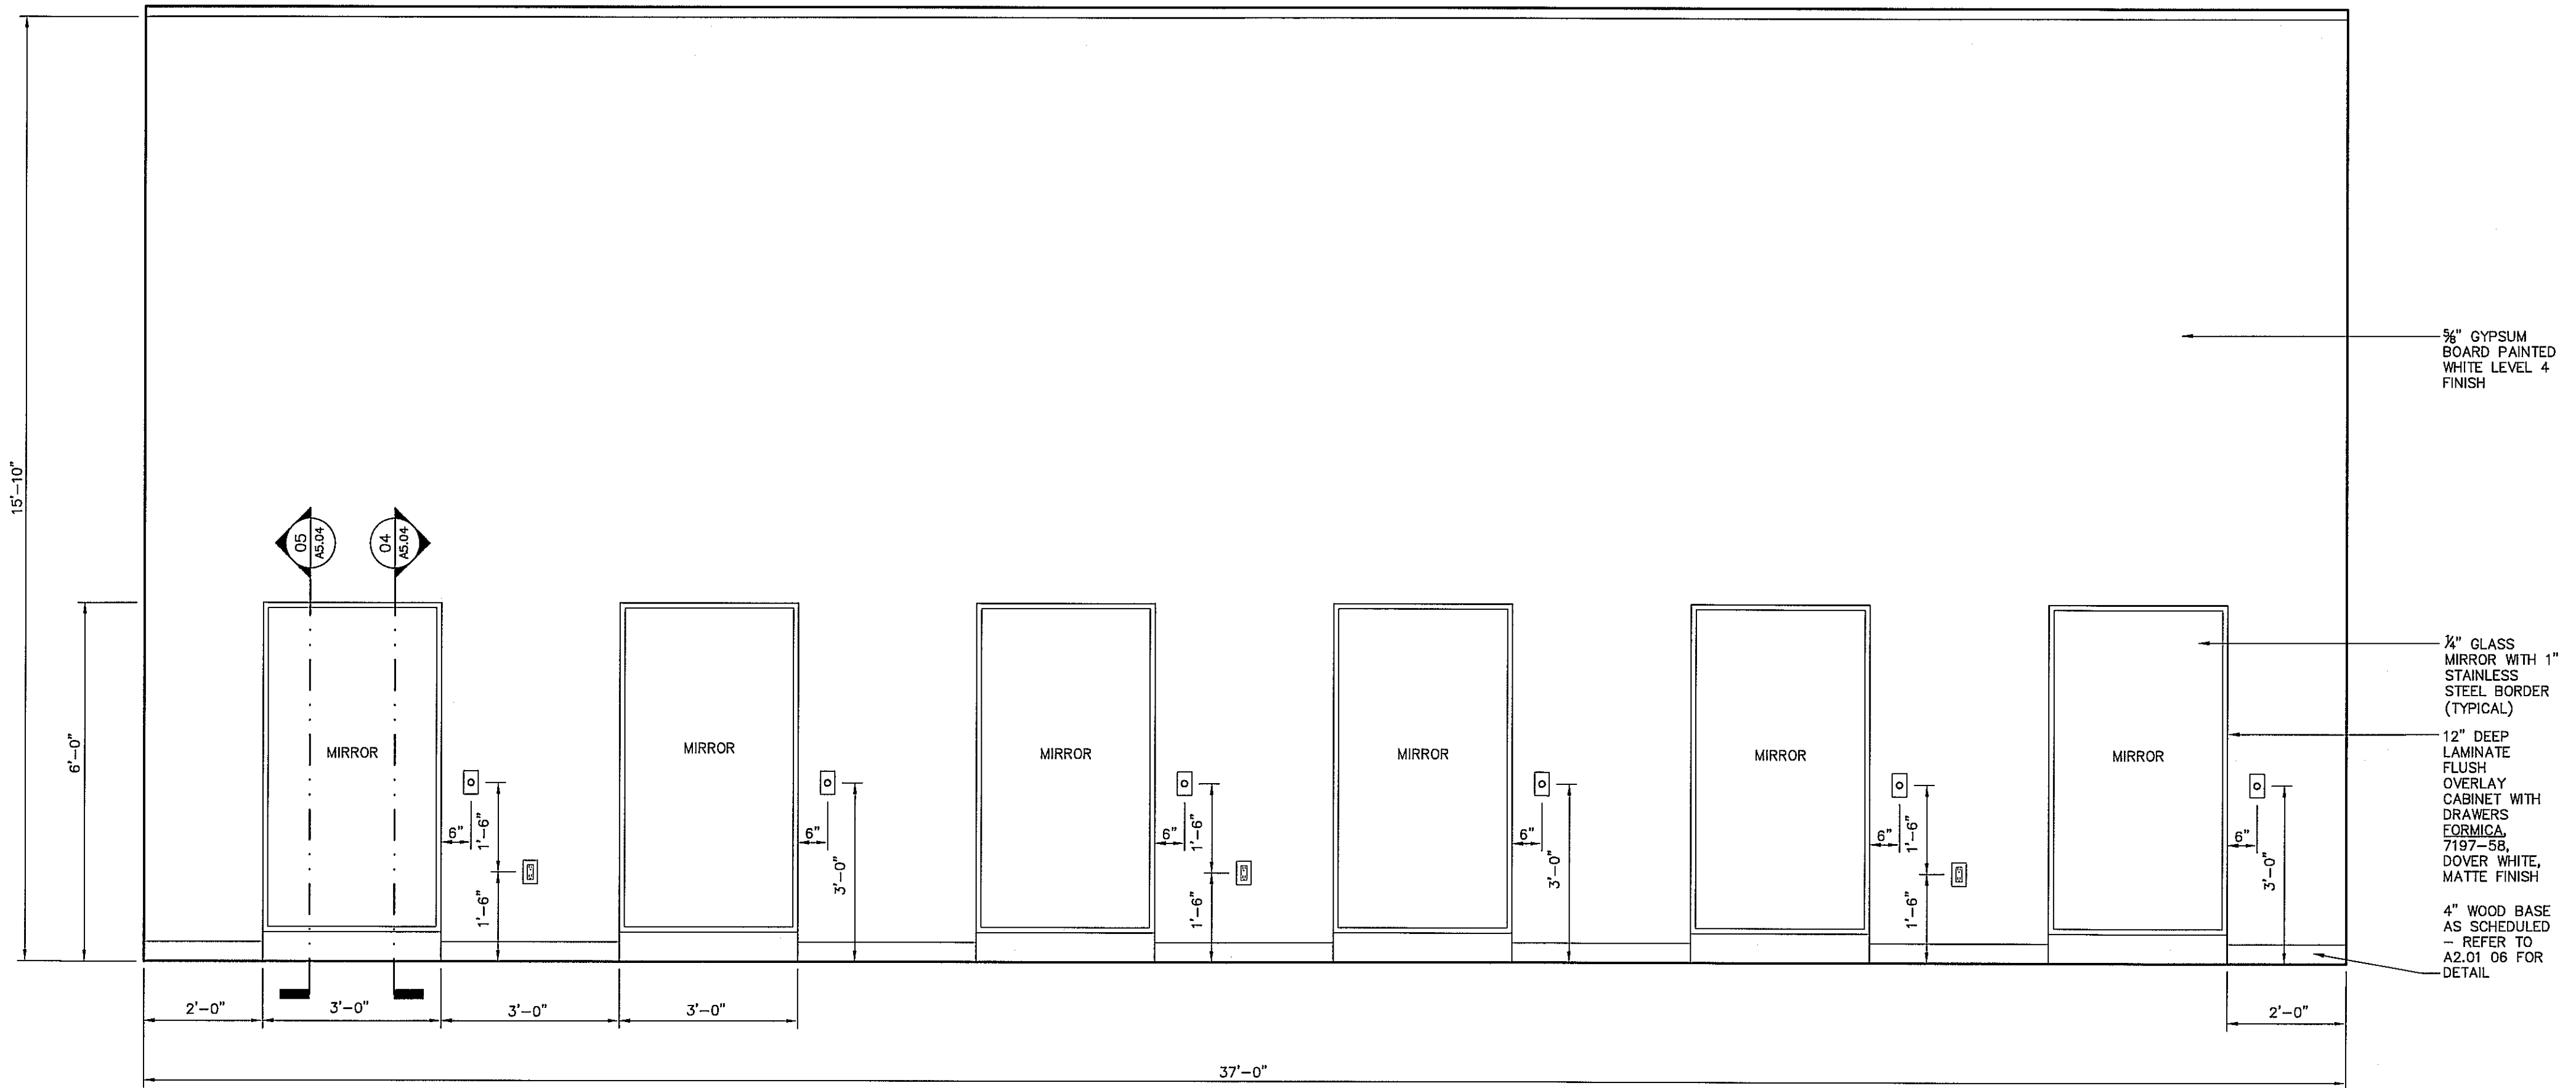

STYLING ROOM ELEVATION 01
SCALE: 1/2"=1'-0"

FRINGE SALON AND COLOR BAR
2400 WEST ALABAMA HOUSTON, TEXAS 77098

REVISIONS:

PROJECT NUMBER:
1001
DATE:
10.13.10
ISSUE:
CONSTRUCT
DRAWING TYPE:
INT. ELEV.

DRAWING NUMBER:
A4.04