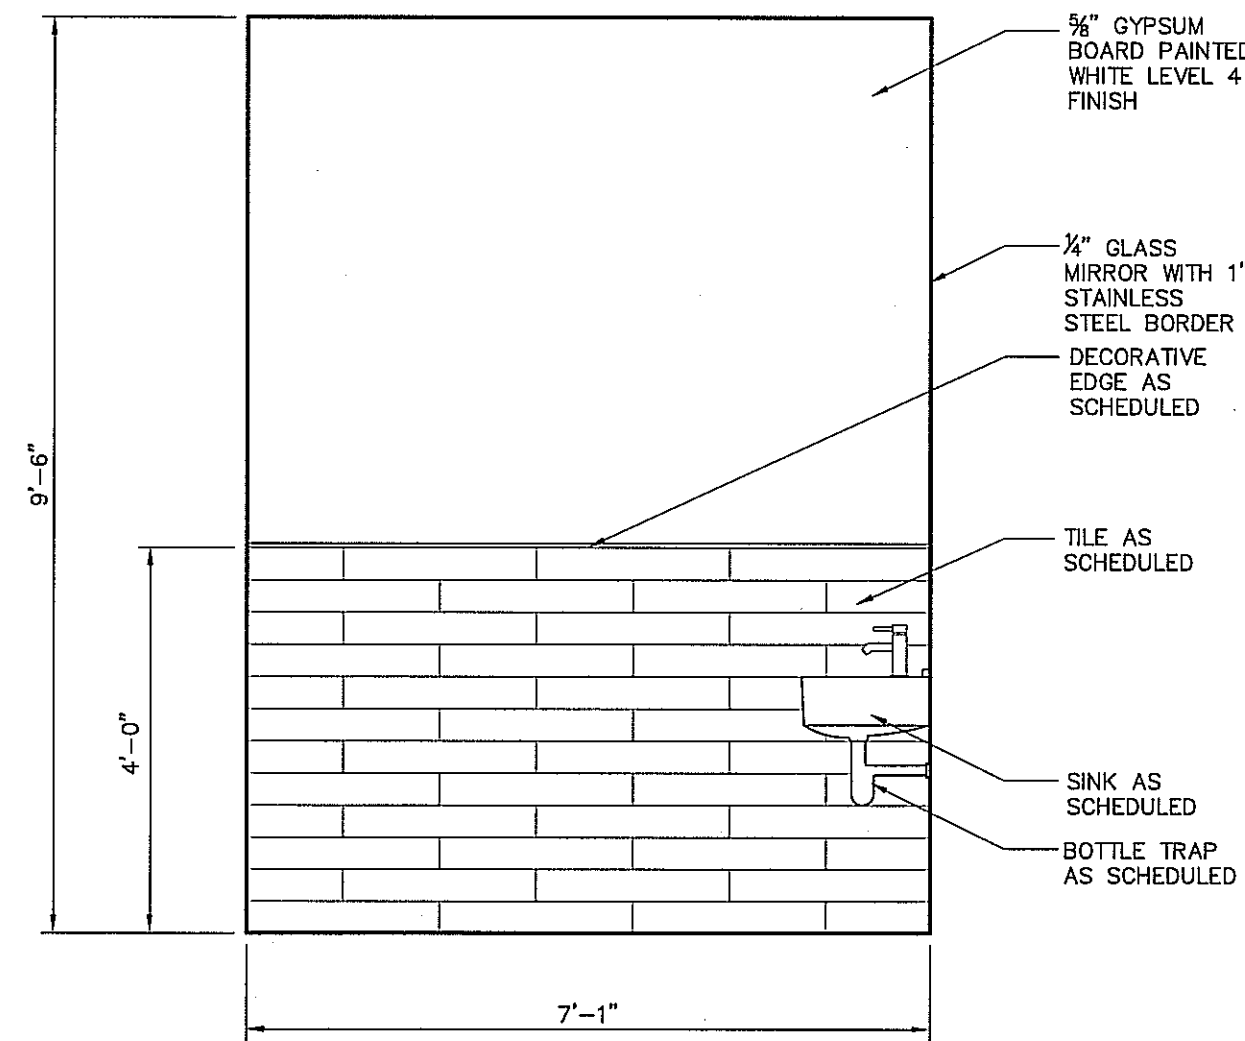

W.C. ELEVATION 03
SCALE: 1/2"=1'-0"