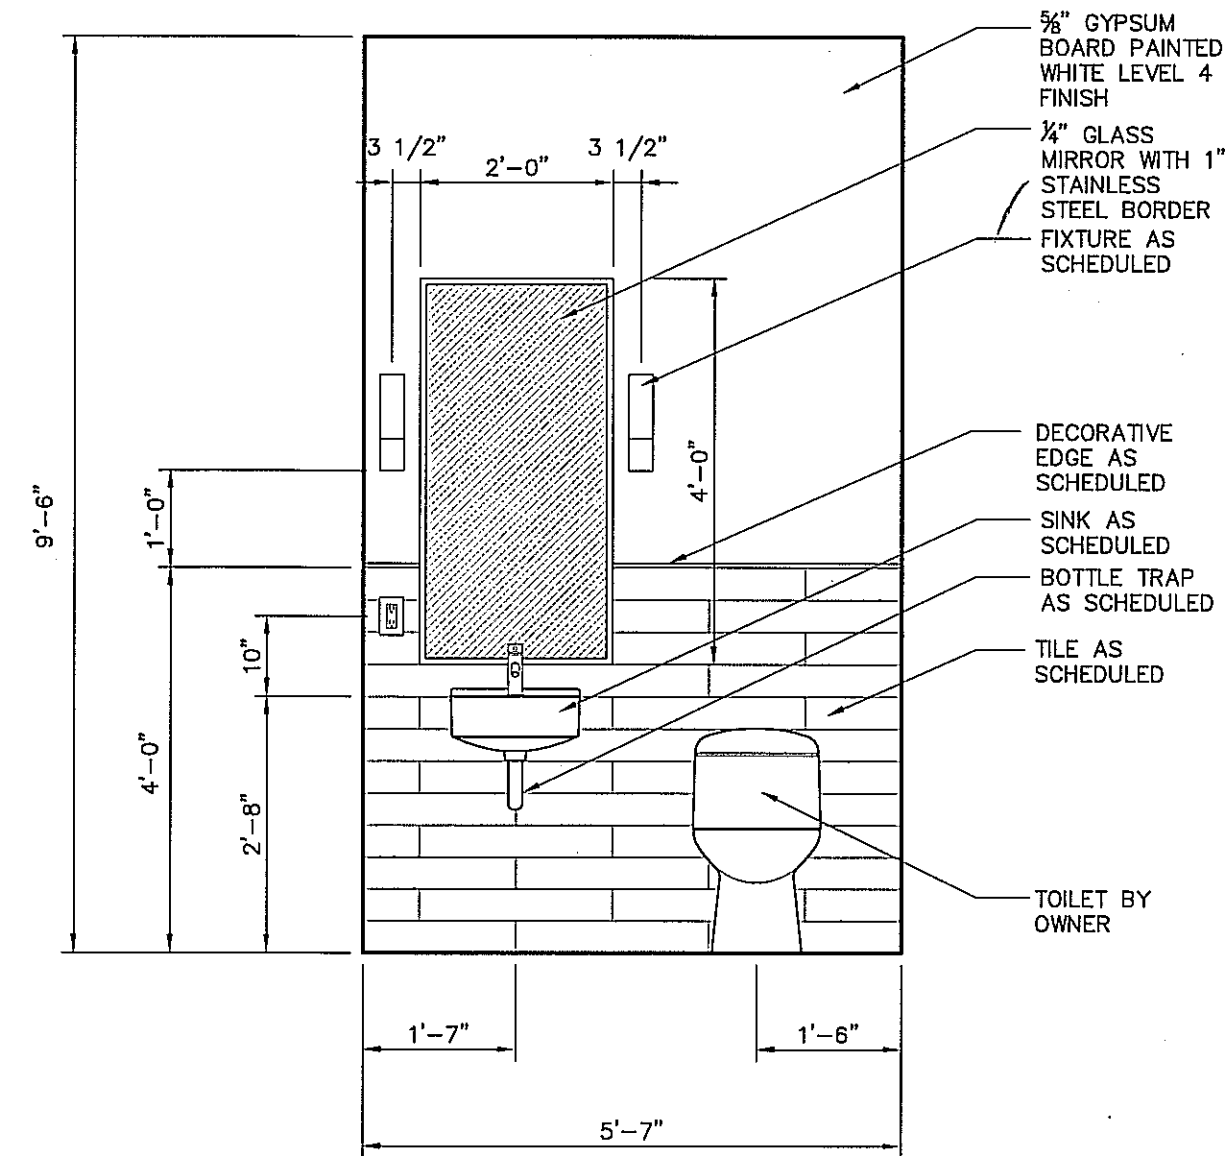

ART LOVE DESIGN STUDIO
6606 HUNTERS RIDGE
DALLAS, TX 75248
ph. 940.595.2739

W.C. ELEVATION 04
SCALE: 1/2"=1'-0"

W.C. ELEVATION 03
SCALE: 1/2"=1'-0"

SHAMPOO ROOM ELEVATION 02
SCALE: 1/2"=1'-0"

STYLING ROOM ELEVATION 01
SCALE: 1/2"=1'-0"

FRINGE SALON AND COLOR BAR
2400 WEST ALABAMA HOUSTON, TEXAS 77098

REVISIONS:

PROJECT NUMBER:
1001
DATE:
10.13.10
ISSUE:
CONSTRUCT
DRAWING TYPE:
INT. ELEV.

DRAWING NUMBER:
A4.04