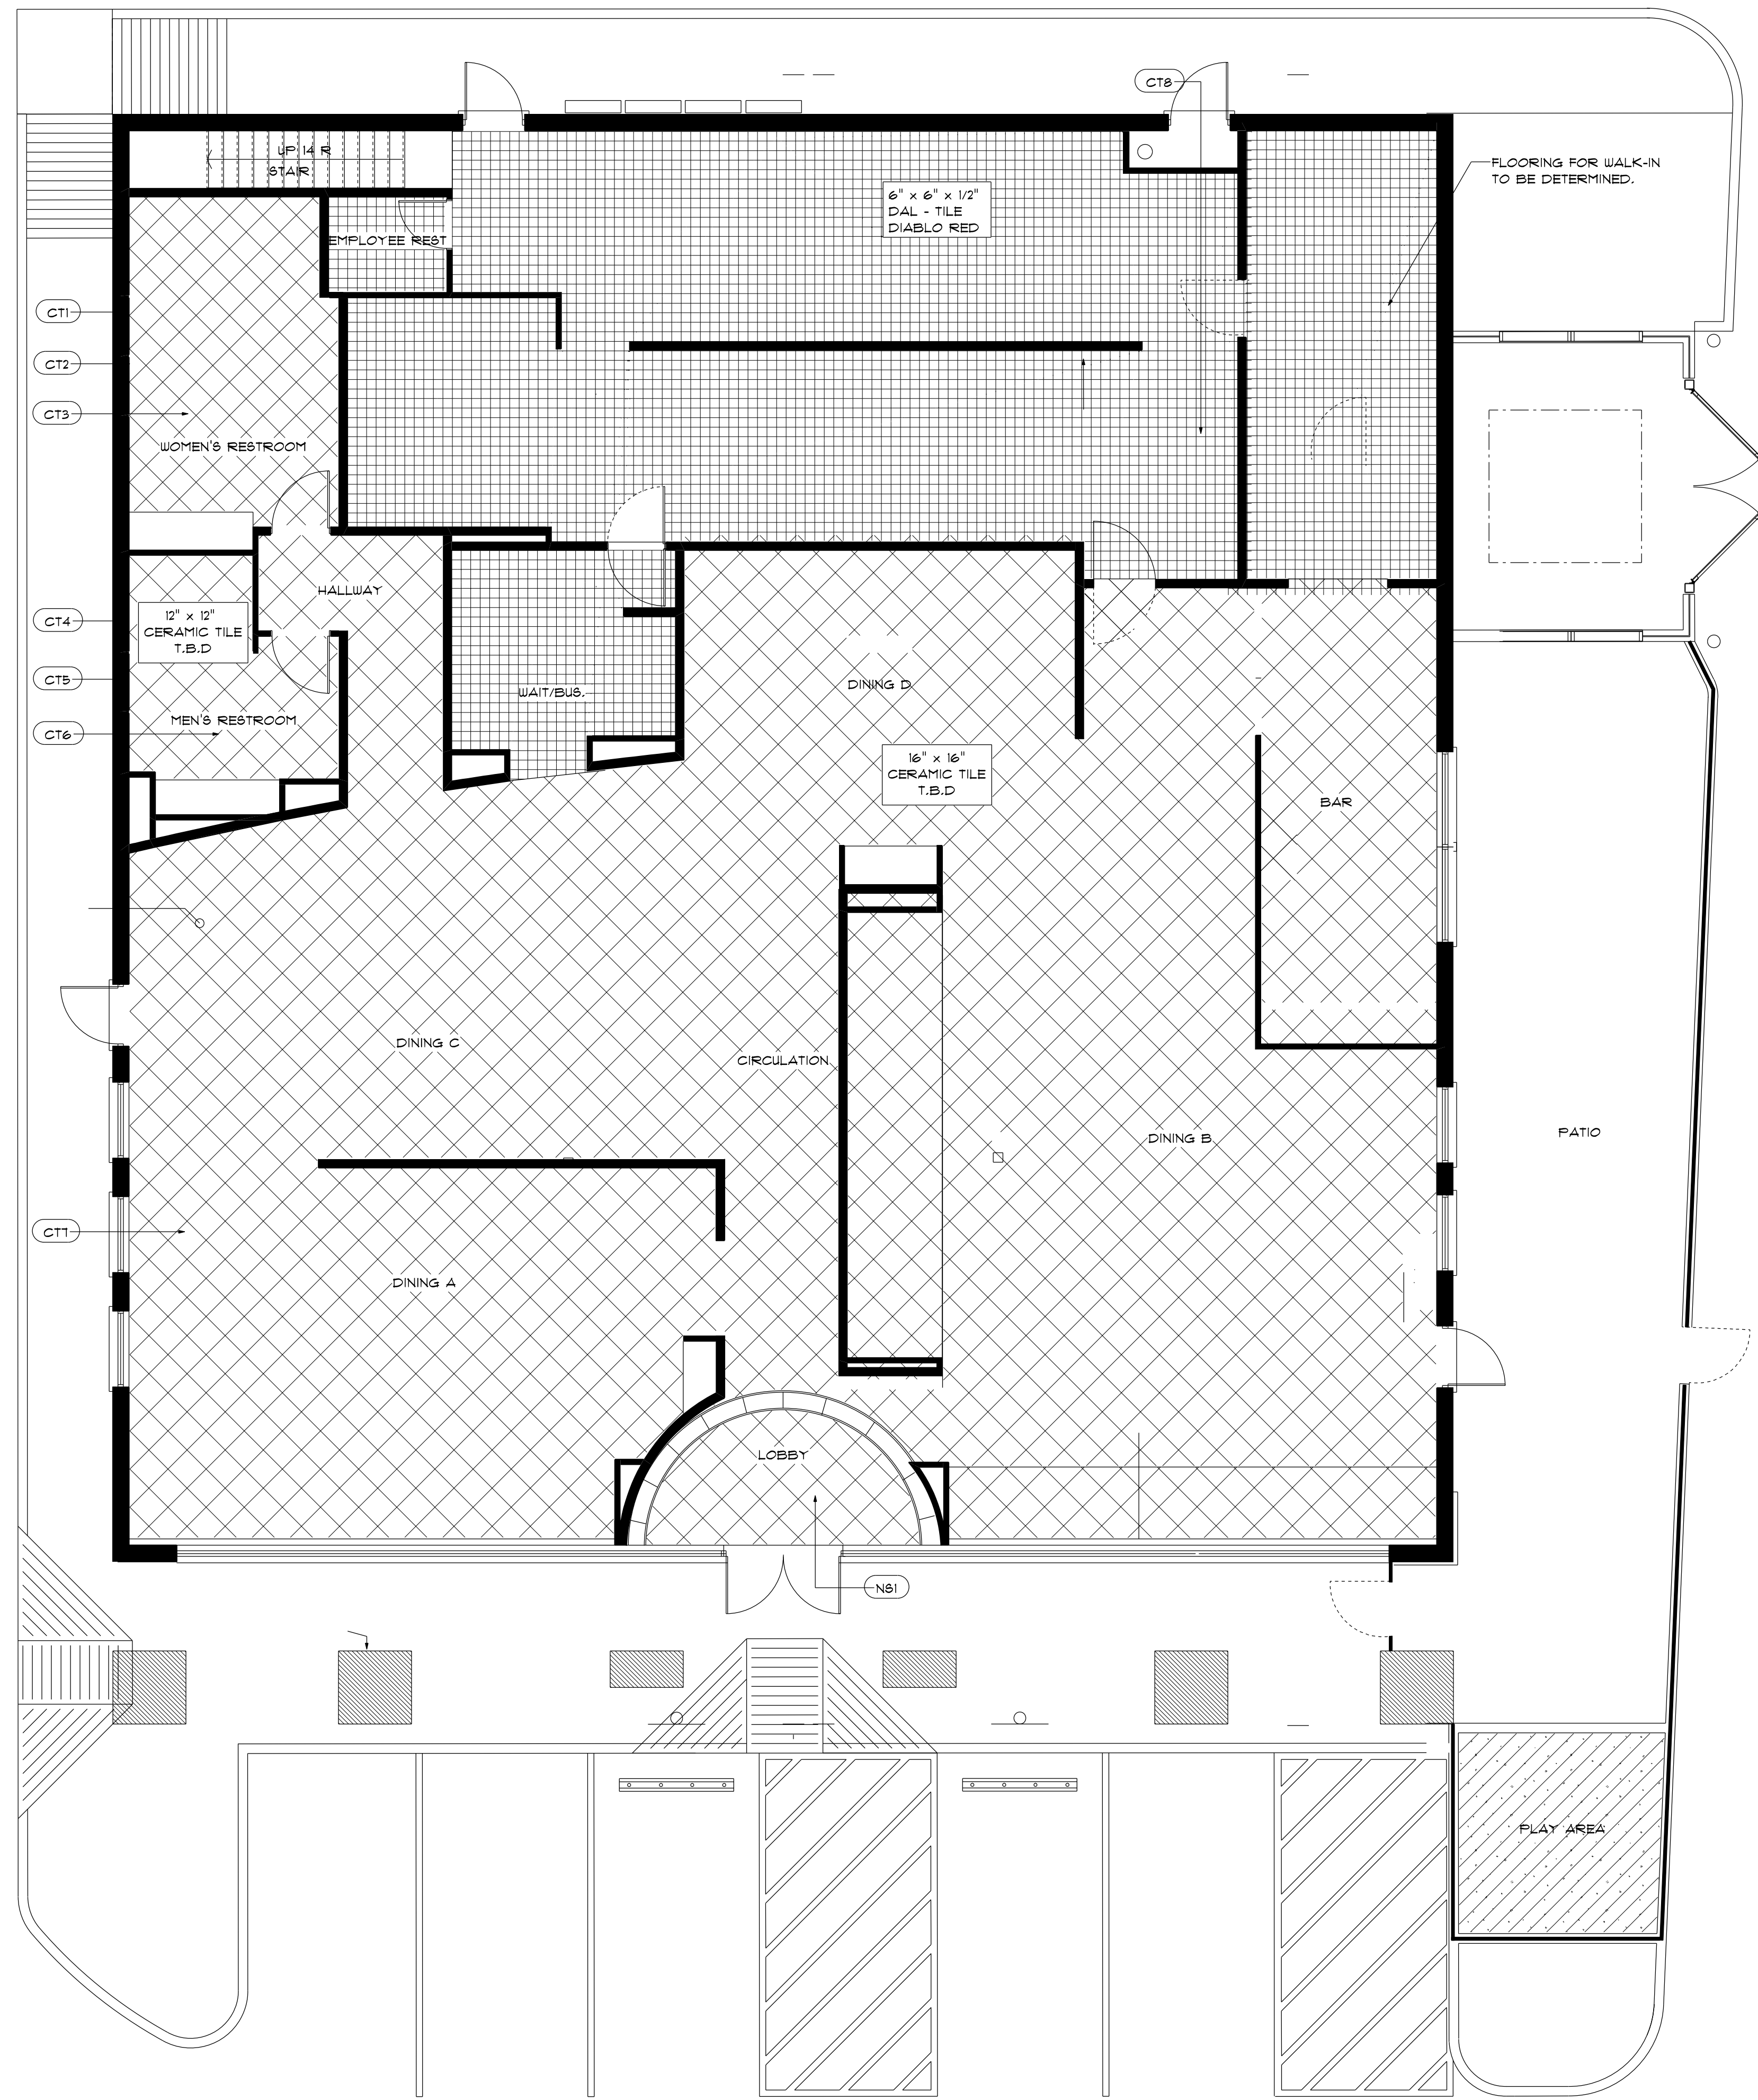

MAIN FLOOR FINISHED FLOORING
SCALE: 3/16" = 1'-0"

FLOORING MATERIALS				
ITEM	DESCRIPTION	MANUFACTURER	MODEL #	COLOR
CT1	DECOR TILE	PENDING		
CT2	WALL TILE	PENDING		
CT3	FLOOR TILE	PENDING		
CT4	DECOR TILE	PENDING		
CT5	WALL TILE	PENDING		
CT6	FLOOR TILE	PENDING		
CT7	MAIN FLOOR TILE	PENDING		
CT8	KITCHEN FLOOR TILE	DAL TILE	6"x6"	DIABLO RED
NS1	NATURAL STONE	PENDING		
VCT1	VINYL COVERED TILE	PENDING		

(P) 713.680.1333
(F) 713.680.1334

3301 Edloe Suite 100
Houston TX 77027

gene giles
commercial • residential • planning

PROJECT NAME AND ADDRESS

SIENNA

VERSION ID	DATE
PERMIT REVIEW	09/21/10

PROJECT NUMBER
FCF5625

SCALE
AS NOTED

SHEET ID
FINISHED FLOORING

SHEET NUMBER
A102

ISSUE DATE - 5-26-2010
PRINT DATE - 9-21-10